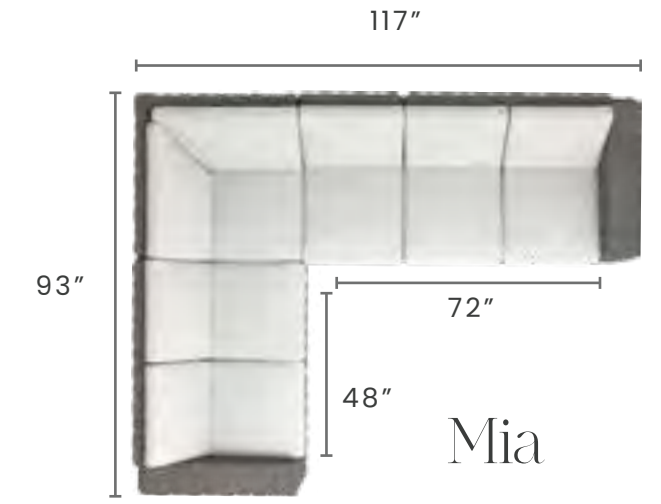

DINING SWIVEL ROCKER

GRAPHITE 86690

W: 25" D: 25" H: 35"
SEAT HEIGHT: 18"
ARM HEIGHT: 24.5"

SLING FOR GRAPHITE FRAME:
S86090-11 HARBOR PEBBLE
S86090-12 HARBOR SLATE
S86090-14 HARBOR INDIGO

Palermo

DIMENSIONS FOR THE CONFIGURATIONS ARE APPROXIMATE

Configurations *and* Measurements

Palermo Items:

- A** HIGH BACK RIGHT ARM LOVESEAT
- B** HIGH BACK LEFT ARM LOVESEAT
- C** HIGH BACK CENTER CHAIR SECTION
- D** HIGH BACK 90° SQUARE CORNER SECTION
- E** CURVED SOFA SECTION

Sectionals

Size Comparison for L - Shape Sectionals

This layout showcases the footprint of a classic L-shape, but you can make it uniquely yours by adding extra seating pieces like chaises. Whether you're looking

for more space to lounge or want to accommodate extra guests, our customizable options ensure your sectional fits your style and needs perfectly.

MEASUREMENTS

	WIDTH	LENGTH
AVALLON	85"	113"
GRANDE	115"	115"
LAURENT	94"	119"
MIA	93"	117"
PALERMO	85"	109"