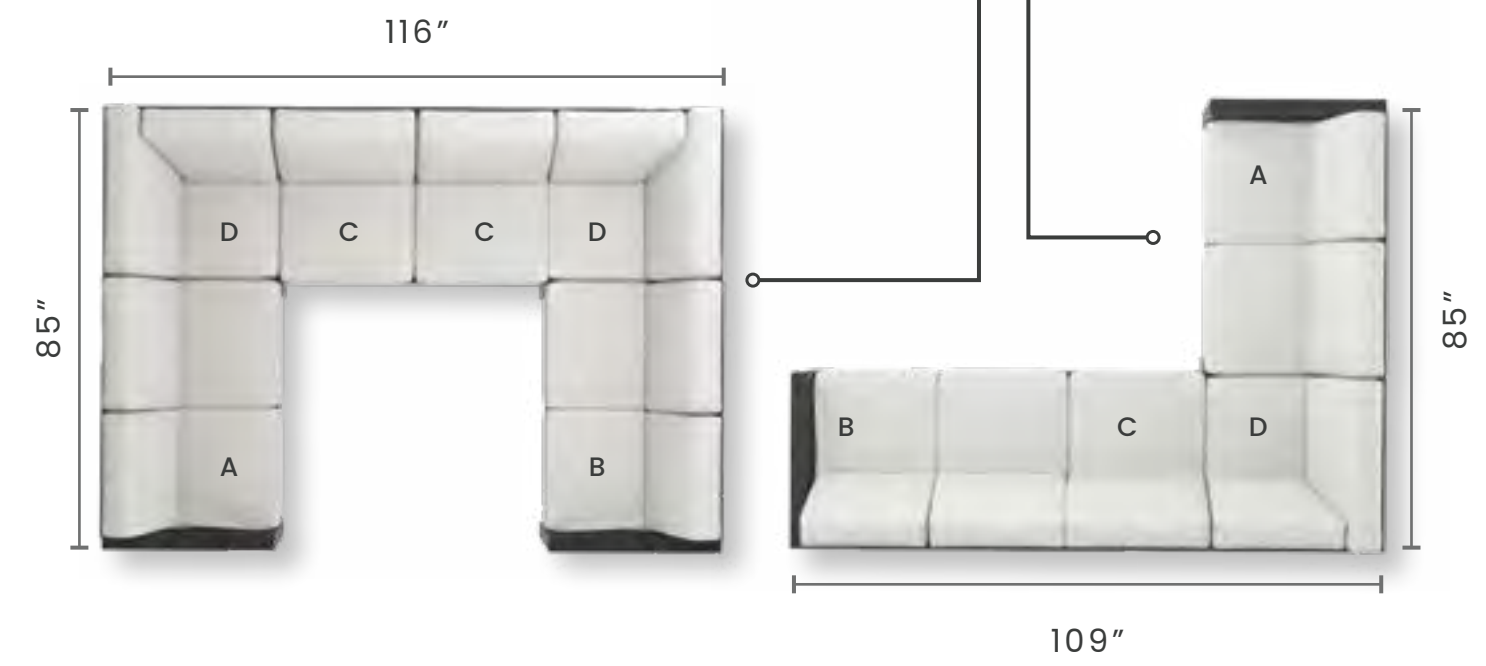

SLING FOR GRAPHITE FRAME:
S85390-11 HARBOR PEBBLE
S85390-12 HARBOR SLATE
S85390-14 HARBOR INDIGO

DINING ARM CHAIR

GRAPHITE 86090

W: 25" D: 25" H: 35"
SEAT HEIGHT: 18"
ARM HEIGHT: 24.5"

SLING FOR GRAPHITE FRAME:
S86090-11 HARBOR PEBBLE
S86090-12 HARBOR SLATE
S86090-14 HARBOR INDIGO

DINING SWIVEL ROCKER

GRAPHITE 86690

W: 25" D: 25" H: 35"
SEAT HEIGHT: 18"
ARM HEIGHT: 24.5"

SLING FOR GRAPHITE FRAME:
S86090-11 HARBOR PEBBLE
S86090-12 HARBOR SLATE
S86090-14 HARBOR INDIGO

Palermo

DIMENSIONS FOR THE CONFIGURATIONS ARE APPROXIMATE

Sectionals

Size Comparison for L - Shape Sectionals

This layout showcases the footprint of a classic L-shape, but you can make it uniquely yours by adding extra seating pieces like chaises. Whether you're looking