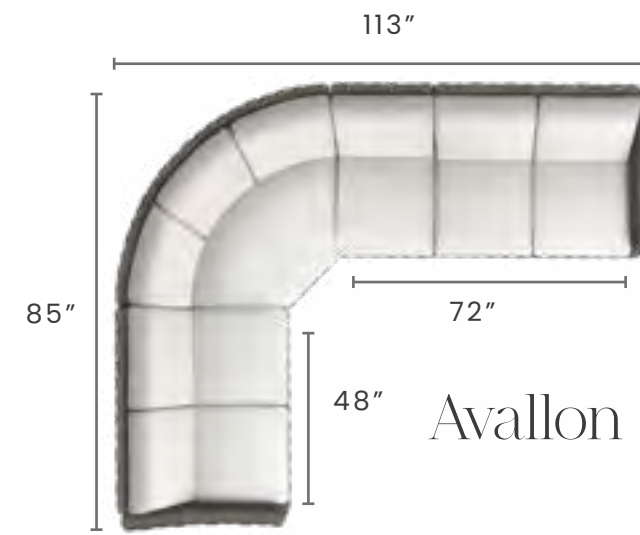

DINING SWIVEL ROCKER

GRAPHITE 86690

W: 25" D: 25" H: 35"
SEAT HEIGHT: 18"
ARM HEIGHT: 24.5"

SLING FOR GRAPHITE FRAME:
S86090-11 HARBOR PEBBLE
S86090-12 HARBOR SLATE
S86090-14 HARBOR INDIGO

Palermo

DIMENSIONS FOR THE CONFIGURATIONS ARE APPROXIMATE

Configurations *and* Measurements

Palermo Items:

- A** HIGH BACK RIGHT ARM LOVESEAT
- B** HIGH BACK LEFT ARM LOVESEAT
- C** HIGH BACK CENTER CHAIR SECTION
- D** HIGH BACK 90° SQUARE CORNER SECTION
- E** CURVED SOFA SECTION

Sectionals

Size Comparison for L - Shape Sectionals

This layout showcases the footprint of a classic L-shape, but you can make it uniquely yours by adding extra seating pieces like chaises. Whether you're looking

for more space to lounge or want to accommodate extra guests, our customizable options ensure your sectional fits your style and needs perfectly.

MEASUREMENTS

	WIDTH	LENGTH
AVALLON	85"	113"
GRANDE	115"	115"
LAURENT	94"	119"
MIA	93"	117"
PALERMO	85"	109"