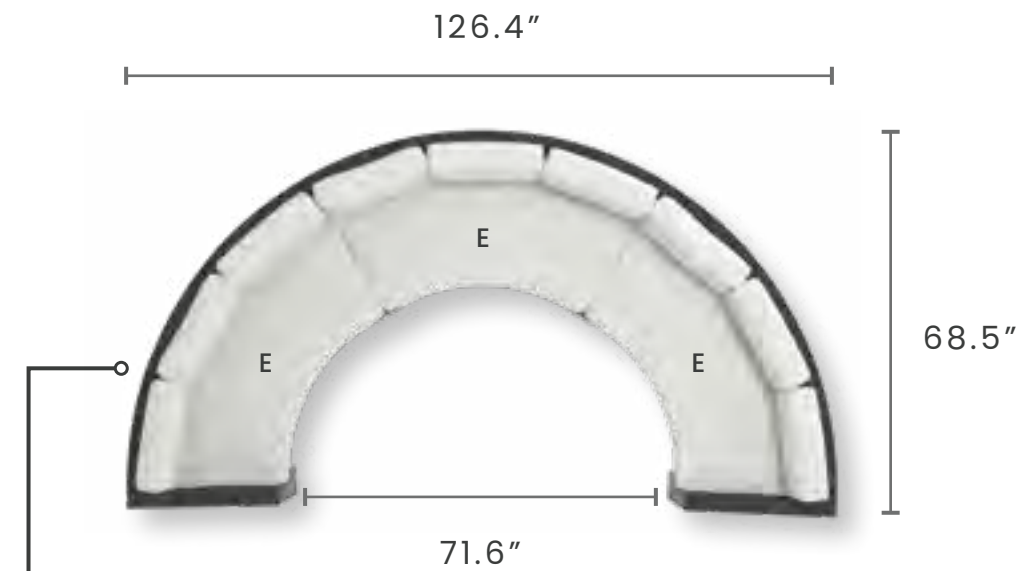

Palermo

DIMENSIONS FOR THE CONFIGURATIONS ARE APPROXIMATE

Configurations *and* Measurements

Palermo Items:

- **A** HIGH BACK RIGHT ARM LOVESEAT
- **B** HIGH BACK LEFT ARM LOVESEAT
- **C** HIGH BACK CENTER CHAIR SECTION
- **D** HIGH BACK 90° SQUARE CORNER SECTION
- **E** CURVED SOFA SECTION