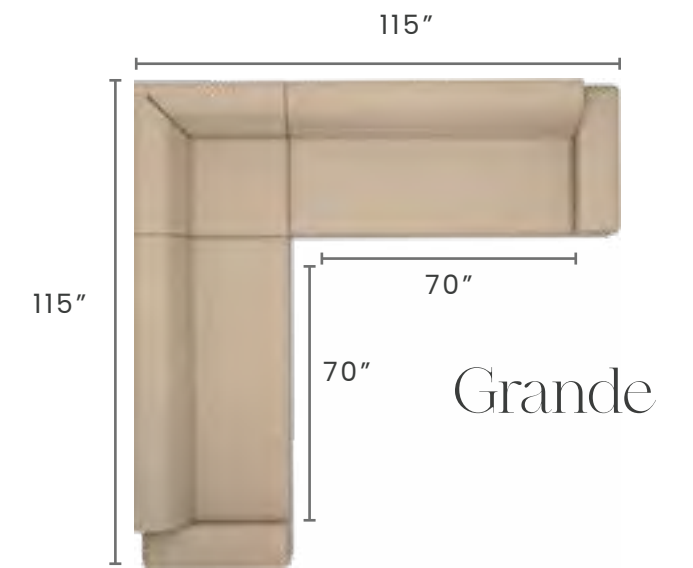

Sectionals

Size Comparison for L - Shape Sectionals

This layout showcases the footprint of a classic L-shape, but you can make it uniquely yours by adding extra seating pieces like chaises. Whether you're looking

for more space to lounge or want to accommodate extra guests, our customizable options ensure your sectional fits your style and needs perfectly.

MEASUREMENTS

	WIDTH	LENGTH
AVALLON	85"	113"
GRANDE	115"	115"
LAURENT	94"	119"
MIA	93"	117"
PALERMO	85"	109"

Grande - 70" Sofa + Corner + 70" Sofa
Avallon, Mia, Laurent, Novara - Left Arm Love + Corner + Armless + Right Arm Love