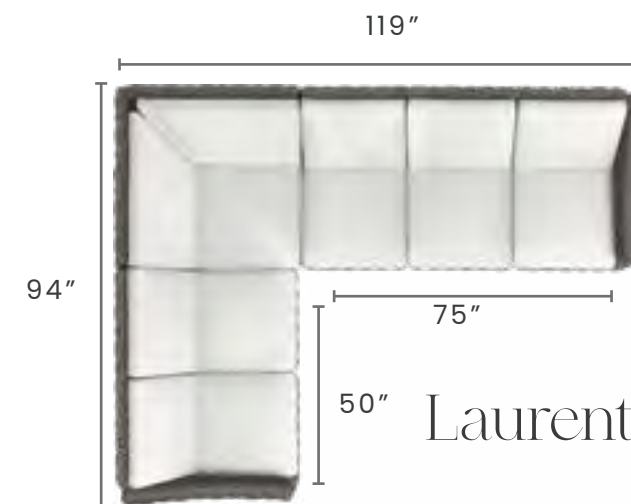

DINING SWIVEL ROCKER

GRAPHITE 86690

W: 25" D: 25" H: 35"
SEAT HEIGHT: 18"
ARM HEIGHT: 24.5"

SLING FOR GRAPHITE FRAME:
S86090-11 HARBOR PEBBLE
S86090-12 HARBOR SLATE
S86090-14 HARBOR INDIGO

Palermo

DIMENSIONS FOR THE CONFIGURATIONS ARE APPROXIMATE

Configurations *and* Measurements

Palermo Items:

- A** HIGH BACK RIGHT ARM LOVESEAT
- B** HIGH BACK LEFT ARM LOVESEAT
- C** HIGH BACK CENTER CHAIR SECTION
- D** HIGH BACK 90° SQUARE CORNER SECTION
- E** CURVED SOFA SECTION

Sectionals

Size Comparison for L - Shape Sectionals

This layout showcases the footprint of a classic L-shape, but you can make it uniquely yours by adding extra seating pieces like chaises. Whether you're looking

for more space to lounge or want to accommodate extra guests, our customizable options ensure your sectional fits your style and needs perfectly.

MEASUREMENTS

	WIDTH	LENGTH
AVALLON	85"	113"
GRANDE	115"	115"
LAURENT	94"	119"
MIA	93"	117"
PALERMO	85"	109"