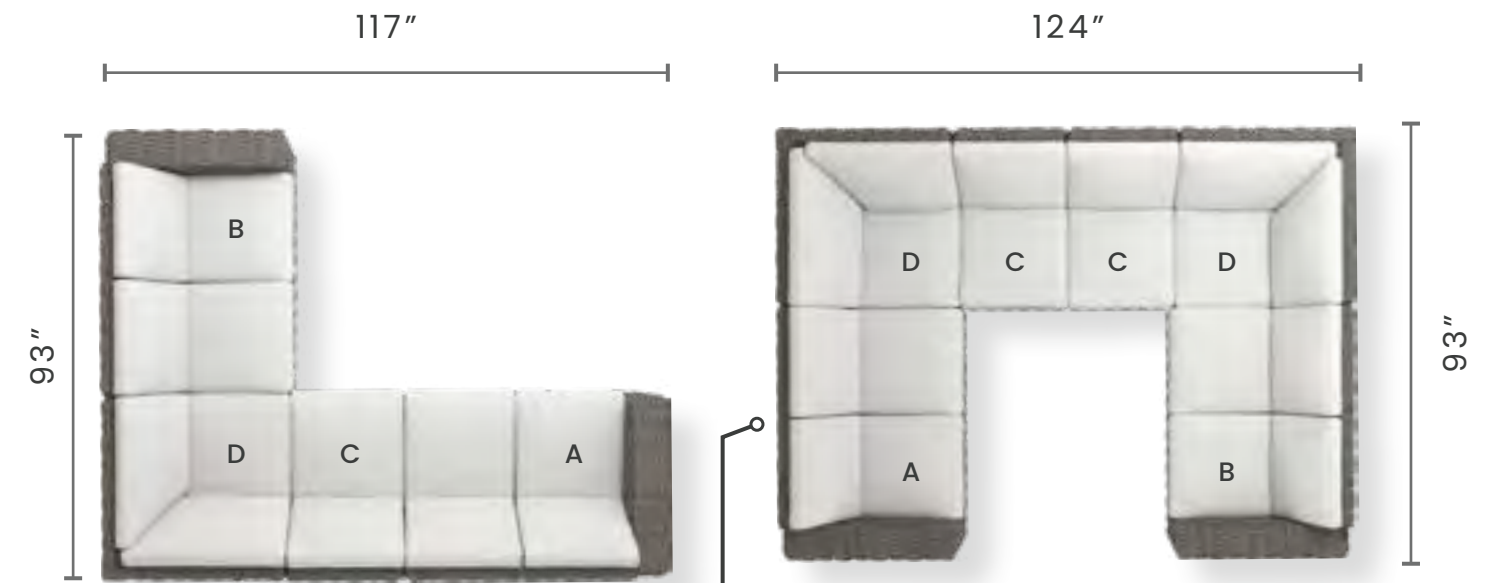

Mia

DIMENSIONS FOR THE CONFIGURATIONS ARE APPROXIMATE

Configurations *and* Measurements

Mia Items:

- **A** RIGHT ARM LOVESEAT SECTION
- **B** LEFT ARM LOVESEAT SECTION
- **C** CENTER CHAIR SECTION
- **D** 90° SQUARE CORNER SECTION
- **E** OTTOMAN
- **F** RIGHT ARM LOVESEAT SECTION WITH CHAISE CUSHION
- **G** LEFT ARM LOVESEAT SECTION WITH CHAISE CUSHION
- **H** XL SOFA WITH CHAISE CUSHION
- **I** OTTOMAN WITH CHAISE CUSHION

SECTIONAL CONNECTORS