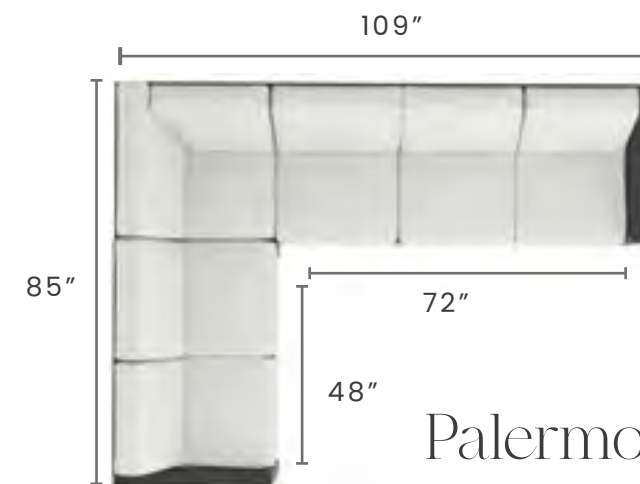

Sectionals

Size Comparison for L - Shape Sectionals

This layout showcases the footprint of a classic L-shape, but you can make it uniquely yours by adding extra seating pieces like chaises. Whether you're looking

for more space to lounge or want to accommodate extra guests, our customizable options ensure your sectional fits your style and needs perfectly.

MEASUREMENTS

	WIDTH	LENGTH
AVALLON	85"	113"
GRANDE	115"	115"
LAURENT	94"	119"
MIA	93"	117"
PALERMO	85"	109"

Grande - 70" Sofa + Corner + 70" Sofa
Avallon, Mia, Laurent, Novara - Left Arm Love + Corner + Armless + Right Arm Love