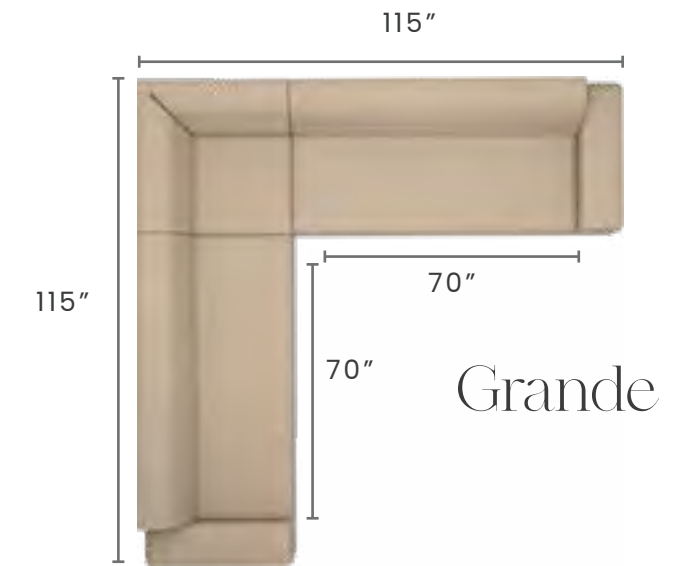

Sectionals

Size Comparison for L - Shape Sectionals

This layout showcases the footprint of a classic L-shape, but you can make it uniquely yours by adding extra seating pieces like chaises. Whether you're looking

for more space to lounge or want to accommodate extra guests, our customizable options ensure your sectional fits your style and needs perfectly.

MEASUREMENTS

	WIDTH	LENGTH
AVALLON	85"	113"
GRANDE	115"	115"
LAURENT	94"	119"
MIA	93"	117"
PALERMO	85"	109"

Grande - 70" Sofa + Corner + 70" Sofa
Avallon, Mia, Laurent, Novara - Left Arm Love + Corner + Armless + Right Arm Love