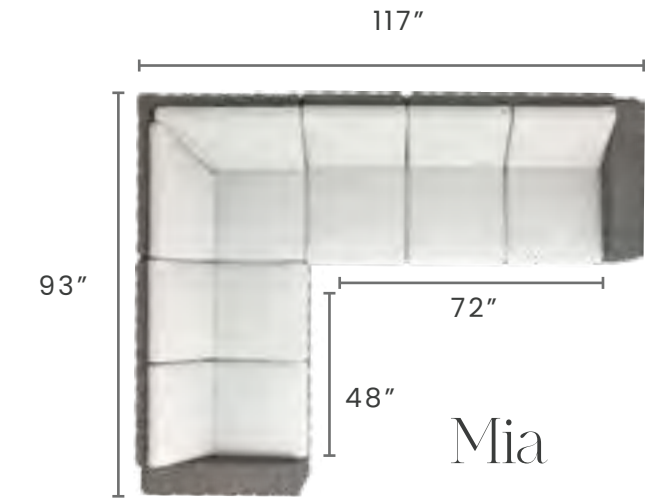

W: 20" D: 24" H: 42.5"
SEAT HEIGHT: 28"

BAR HEIGHT ARMLESS STOOL

DRIFTWOOD 2971
CHESTNUT 2977

W: 20" D: 24" H: 46"
SEAT HEIGHT: 33"

Laurent

DIMENSIONS FOR THE CONFIGURATIONS ARE APPROXIMATE

Configurations and Measurements

Laurent Items:

- A** RIGHT ARM INCLINER CHAIR SECTION
- B** LEFT ARM INCLINER CHAIR SECTION
- C** RIGHT ARM LOVESEAT SECTION
- D** LEFT ARM LOVESEAT SECTION
- E** CHAIR SECTION
- F** 90° CORNER SECTION
- G** 45° WEDGE SECTION
- H** RIGHT SECTIONAL ARMREST
- I** LEFT SECTIONAL ARMREST
- J** STORAGE ARMREST SECTION
- K** INSERT FOR STORAGE ARMREST

SECTIONAL CONNECTORS

Sectionals

Size Comparison for L - Shape Sectionals

This layout showcases the footprint of a classic L-shape, but you can make it uniquely yours by adding extra seating pieces like chaises. Whether you're looking

for more space to lounge or want to accommodate extra guests, our customizable options ensure your sectional fits your style and needs perfectly.

MEASUREMENTS

	WIDTH	LENGTH
AVALLON	85"	113"
GRANDE	115"	115"
LAURENT	94"	119"
MIA	93"	117"
PALERMO	85"	109"