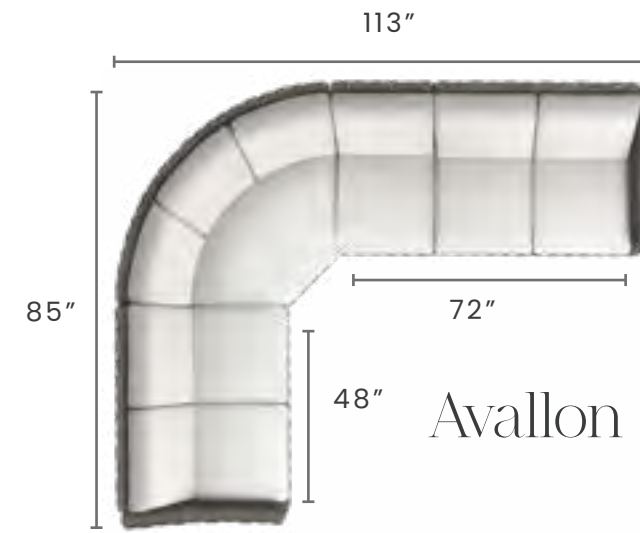

W: 20" D: 24" H: 42.5"
SEAT HEIGHT: 28"

BAR HEIGHT ARMLESS STOOL

DRIFTWOOD 2971
CHESTNUT 2977

W: 20" D: 24" H: 46"
SEAT HEIGHT: 33"

Laurent

DIMENSIONS FOR THE CONFIGURATIONS ARE APPROXIMATE

Configurations and Measurements

Laurent Items:

- A** RIGHT ARM INCLINER CHAIR SECTION
- B** LEFT ARM INCLINER CHAIR SECTION
- C** RIGHT ARM LOVESEAT SECTION
- D** LEFT ARM LOVESEAT SECTION
- E** CHAIR SECTION
- F** 90° CORNER SECTION
- G** 45° WEDGE SECTION
- H** RIGHT SECTIONAL ARMREST
- I** LEFT SECTIONAL ARMREST
- J** STORAGE ARMREST SECTION
- K** INSERT FOR STORAGE ARMREST

SECTIONAL CONNECTORS

Sectionals

Size Comparison for L - Shape Sectionals

This layout showcases the footprint of a classic L-shape, but you can make it uniquely yours by adding extra seating pieces like chaises. Whether you're looking

for more space to lounge or want to accommodate extra guests, our customizable options ensure your sectional fits your style and needs perfectly.

MEASUREMENTS

	WIDTH	LENGTH
AVALLON	85"	113"
GRANDE	115"	115"
LAURENT	94"	119"
MIA	93"	117"
PALERMO	85"	109"