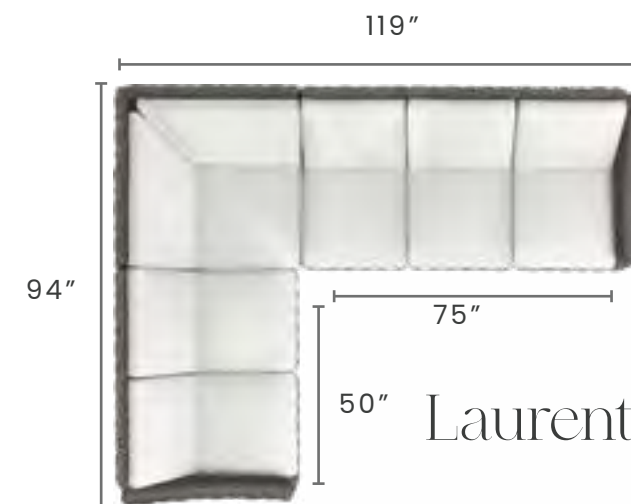

W: 20" D: 24" H: 42.5"
SEAT HEIGHT: 28"

BAR HEIGHT ARMLESS STOOL

DRIFTWOOD 2971
CHESTNUT 2977

W: 20" D: 24" H: 46"
SEAT HEIGHT: 33"

Laurent

DIMENSIONS FOR THE CONFIGURATIONS ARE APPROXIMATE

Configurations and Measurements

Laurent Items:

- A** RIGHT ARM INCLINER CHAIR SECTION
- B** LEFT ARM INCLINER CHAIR SECTION
- C** RIGHT ARM LOVESEAT SECTION
- D** LEFT ARM LOVESEAT SECTION
- E** CHAIR SECTION
- F** 90° CORNER SECTION
- G** 45° WEDGE SECTION
- H** RIGHT SECTIONAL ARMREST
- I** LEFT SECTIONAL ARMREST
- J** STORAGE ARMREST SECTION
- K** INSERT FOR STORAGE ARMREST

SECTIONAL CONNECTORS

Sectionals

Size Comparison for L - Shape Sectionals

This layout showcases the footprint of a classic L-shape, but you can make it uniquely yours by adding extra seating pieces like chaises. Whether you're looking

for more space to lounge or want to accommodate extra guests, our customizable options ensure your sectional fits your style and needs perfectly.

MEASUREMENTS

	WIDTH	LENGTH
AVALLON	85"	113"
GRANDE	115"	115"
LAURENT	94"	119"
MIA	93"	117"
PALERMO	85"	109"