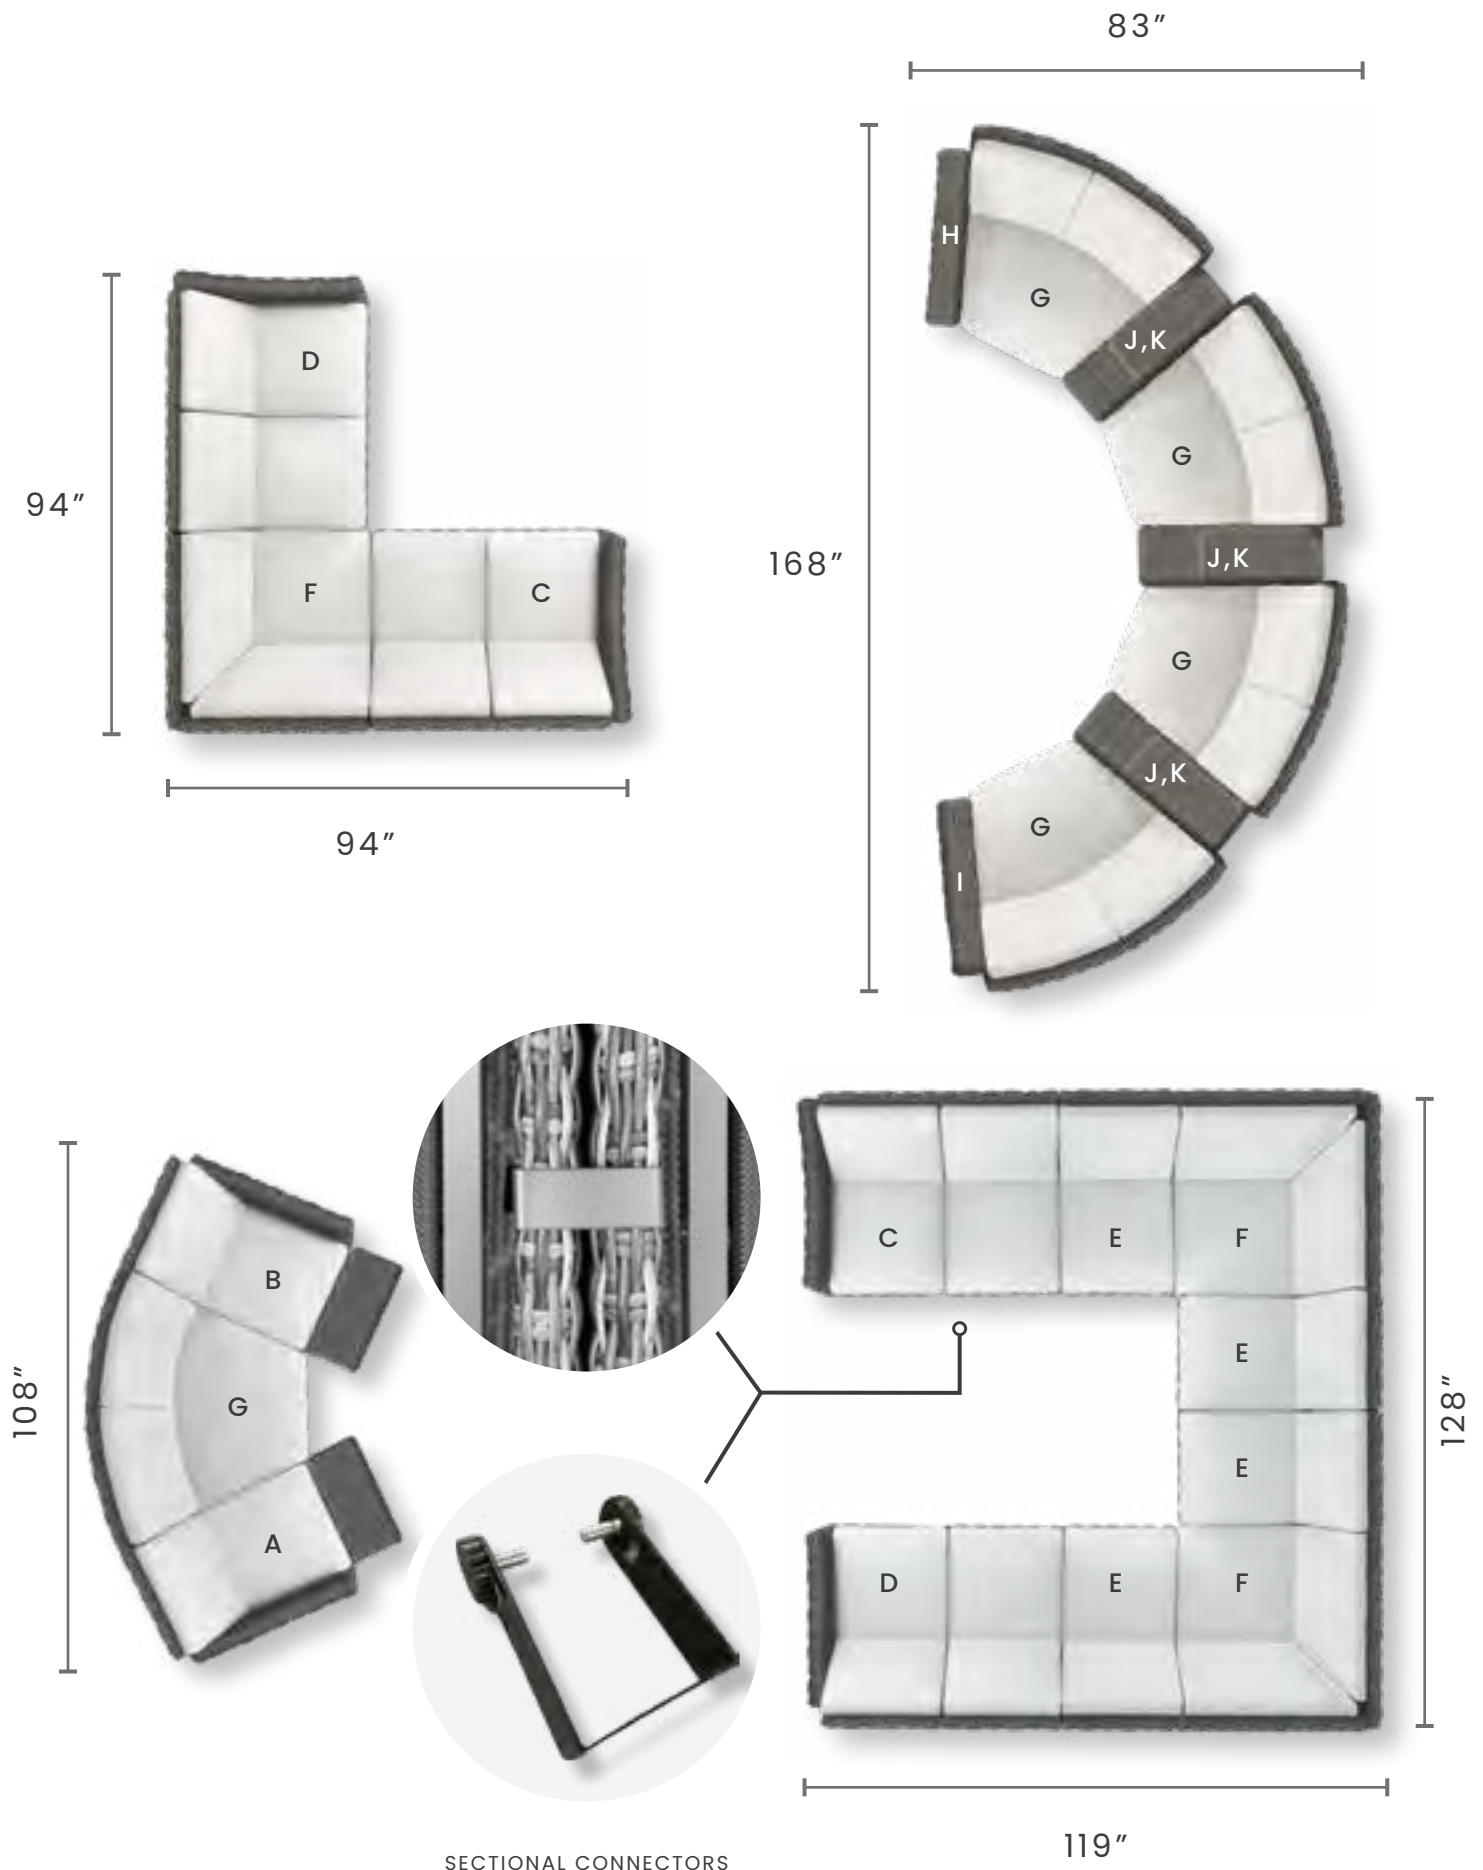

DRIFTWOOD 2911
CHESTNUT 2917

W: 20.5" D: 30" H: 36"
SEAT HEIGHT: 19"

DINING SWIVEL ROCKER

DRIFTWOOD 2961
CHESTNUT 2967

W: 25" D: 30" H: 36"
SEAT HEIGHT: 19"
ARM HEIGHT: 25"

COUNTER HEIGHT ARMLESS STOOL

DRIFTWOOD 2921
CHESTNUT 2927

W: 20" D: 24" H: 42.5"
SEAT HEIGHT: 28"

BAR HEIGHT ARMLESS STOOL

DRIFTWOOD 2971
CHESTNUT 2977

W: 20" D: 24" H: 46"
SEAT HEIGHT: 33"

Laurent

DIMENSIONS FOR THE CONFIGURATIONS ARE APPROXIMATE

Configurations and Measurements

SECTIONAL CONNECTORS

Sectionals

Size Comparison for L - Shape Sectionals

This layout showcases the footprint of a classic L-shape, but you can make it uniquely yours by adding extra seating pieces like chaises. Whether you're looking

for more space to lounge or want to accommodate extra guests, our customizable options ensure your sectional fits your style and needs perfectly.

MEASUREMENTS

	WIDTH	LENGTH
AVALLON	85"	113"
GRANDE	115"	115"
LAURENT	94"	119"
MIA	93"	117"
PALERMO	85"	109"