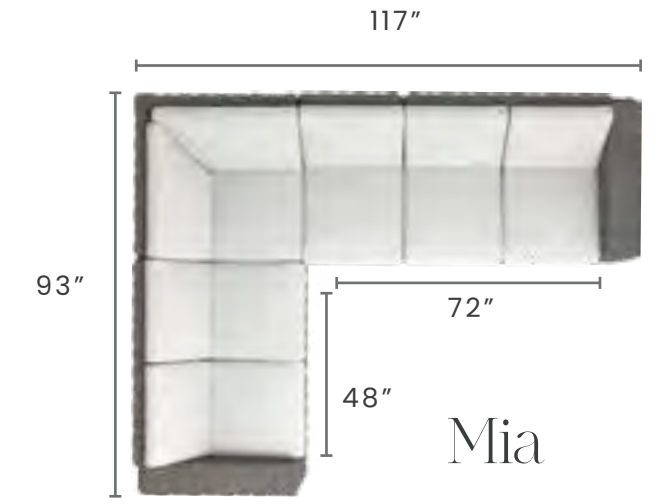

Sectionals

Size Comparison for L - Shape Sectionals

This layout showcases the footprint of a classic L-shape, but you can make it uniquely yours by adding extra seating pieces like chaises. Whether you're looking

for more space to lounge or want to accommodate extra guests, our customizable options ensure your sectional fits your style and needs perfectly.

MEASUREMENTS

	WIDTH	LENGTH
AVALLON	85"	113"
GRANDE	115"	115"
LAURENT	94"	119"
MIA	93"	117"
PALERMO	85"	109"

Grande - 70" Sofa + Corner + 70" Sofa
Avallon, Mia, Laurent, Novara - Left Arm Love + Corner + Armless + Right Arm Love