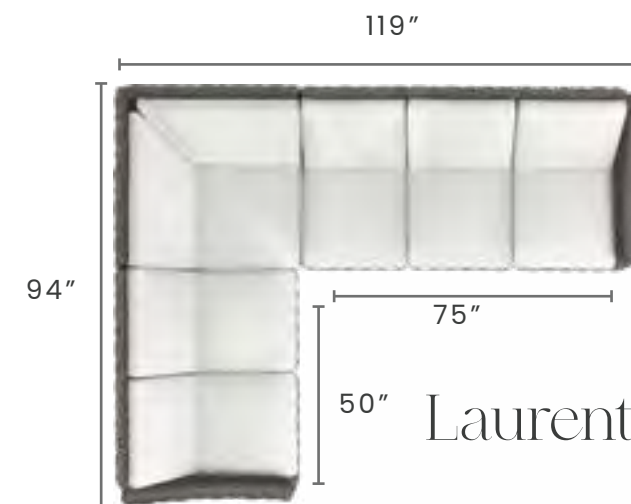

Sectionals

Size Comparison for L - Shape Sectionals

This layout showcases the footprint of a classic L-shape, but you can make it uniquely yours by adding extra seating pieces like chaises. Whether you're looking

for more space to lounge or want to accommodate extra guests, our customizable options ensure your sectional fits your style and needs perfectly.

MEASUREMENTS

	WIDTH	LENGTH
AVALLON	85"	113"
GRANDE	115"	115"
LAURENT	94"	119"
MIA	93"	117"
PALERMO	85"	109"

Grande - 70" Sofa + Corner + 70" Sofa
Avallon, Mia, Laurent, Novara - Left Arm Love + Corner + Armless + Right Arm Love