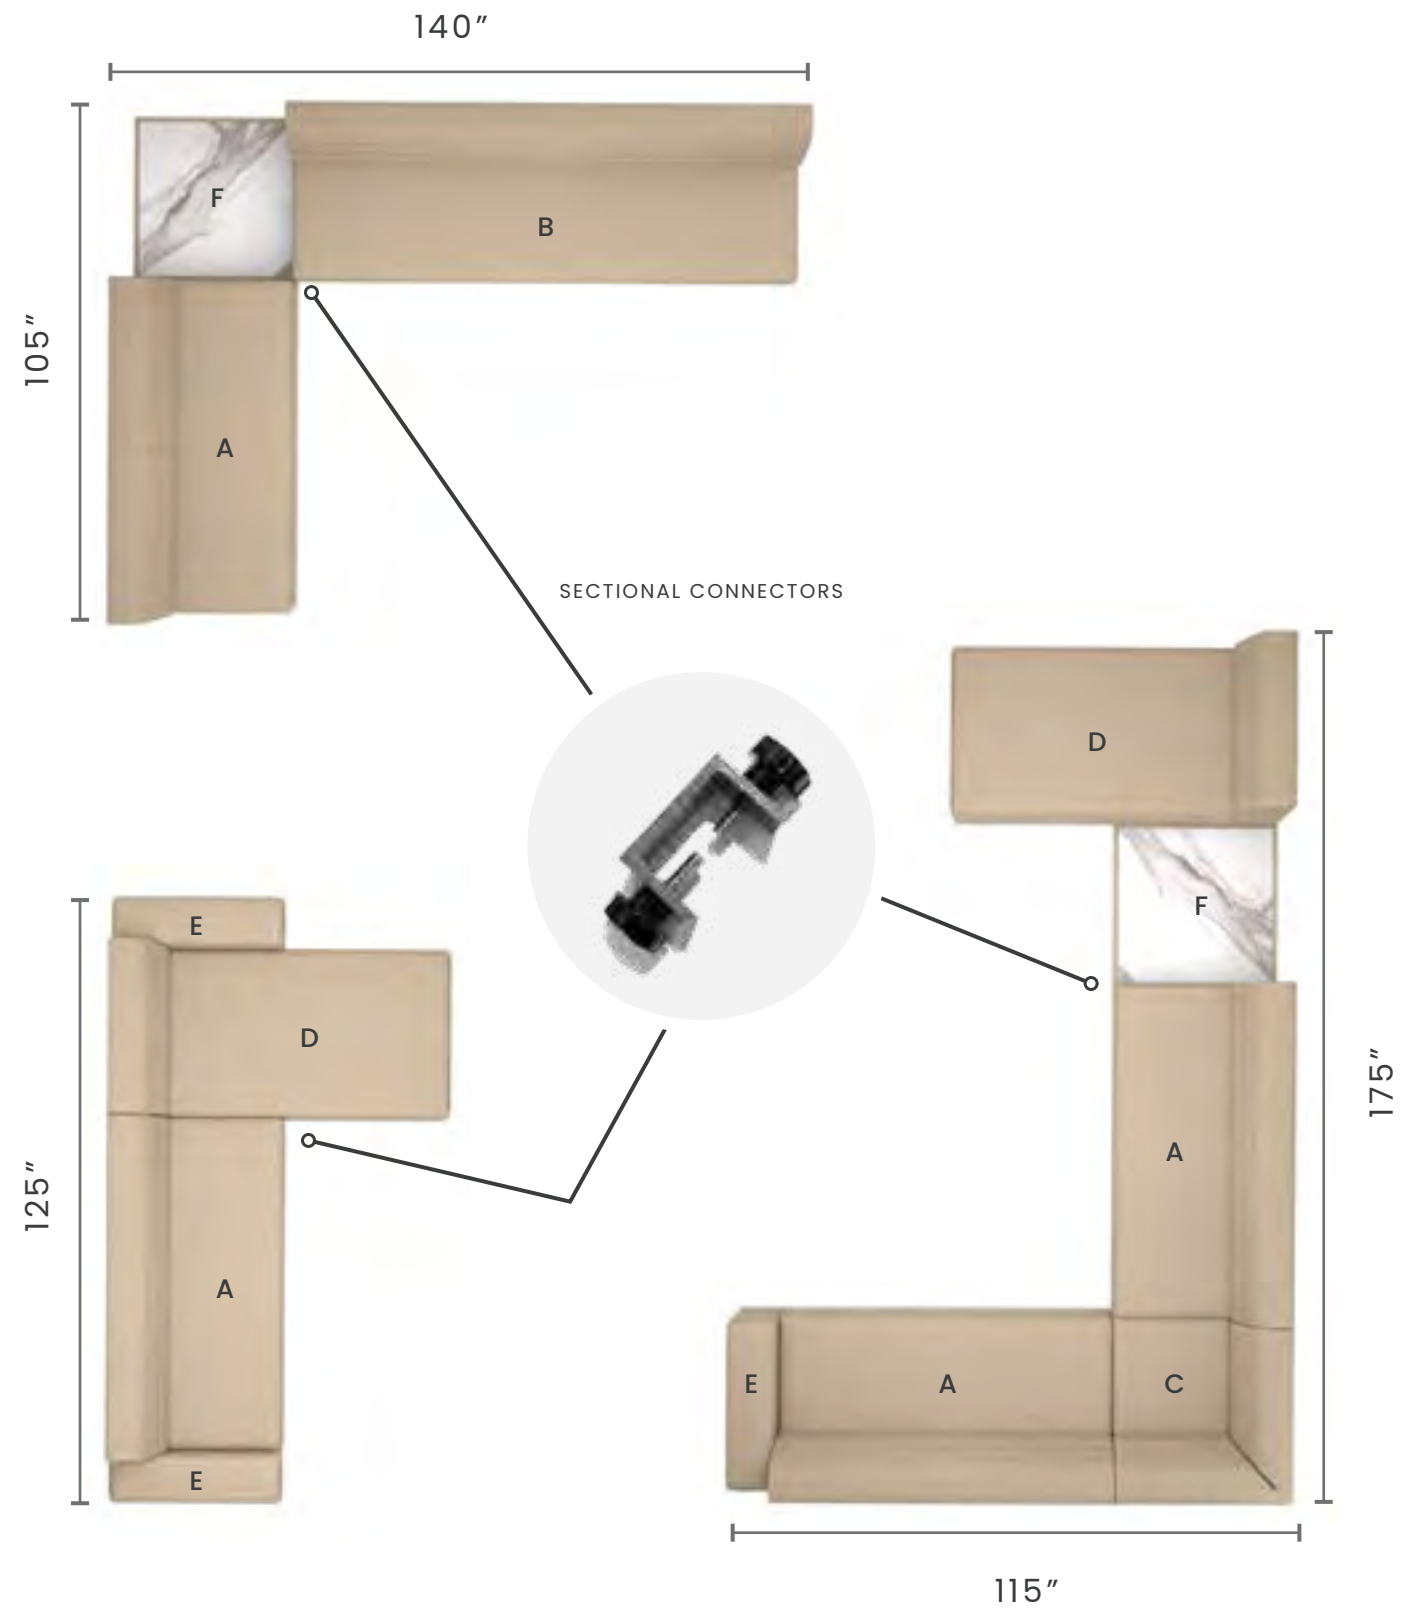

Grande

DIMENSIONS FOR THE CONFIGURATIONS ARE APPROXIMATE

Configurations *and* Measurements

Grande Items:

- **A** PADDED 70" ARMLESS SOFA SECTION
- **B** PADDED 105" ARMLESS SOFA SECTION
- **C** PADDED CORNER SEAT SECTION
- **D** PADDED ARMLESS CHAISE SECTION
- **E** ARMREST SECTION
- **F** CORNER TABLE SECTION