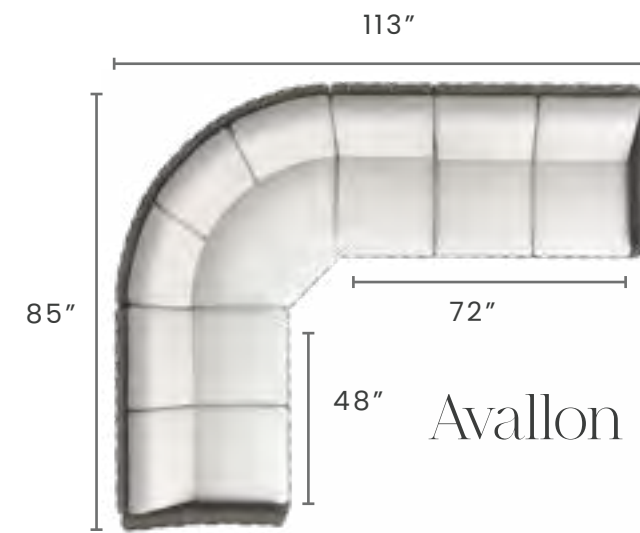

Sectionals

Size Comparison for L - Shape Sectionals

This layout showcases the footprint of a classic L-shape, but you can make it uniquely yours by adding extra seating pieces like chaises. Whether you're looking

for more space to lounge or want to accommodate extra guests, our customizable options ensure your sectional fits your style and needs perfectly.

MEASUREMENTS

	WIDTH	LENGTH
AVALLON	85"	113"
GRANDE	115"	115"
LAURENT	94"	119"
MIA	93"	117"
PALERMO	85"	109"

Grande - 70" Sofa + Corner + 70" Sofa
Avallon, Mia, Laurent, Novara - Left Arm Love + Corner + Armless + Right Arm Love