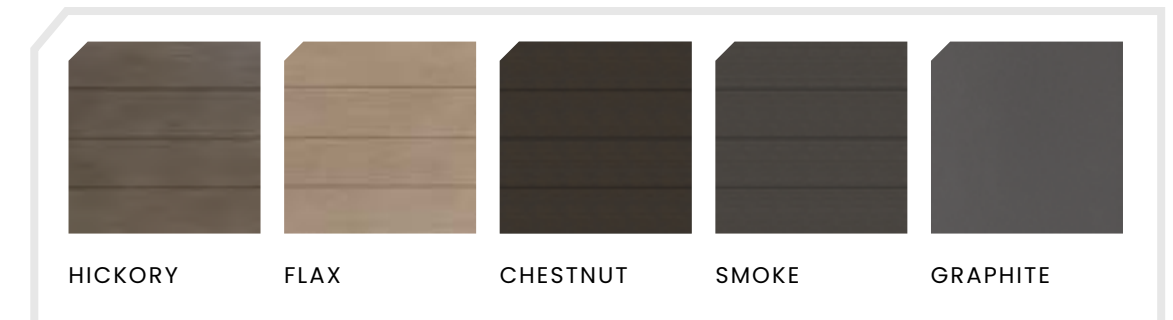

FRAME COLORS:

HICKORY

FLAX

CHESTNUT

SMOKE

GRAPHITE