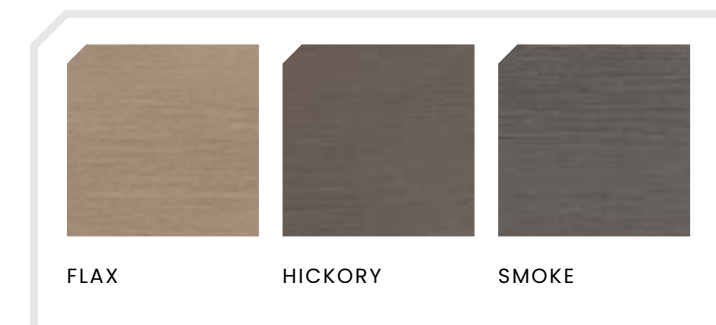

FRAME COLORS:

Shown:

33750 Venice Swinging Daybed with Natural White Cushion, Hang Ten Cabana Bolsters, and

Fisher Sky Back Pillows

Paired with:

70990 Bari End Table

Frame color:

Venice - Smoke

Bari - Smoke