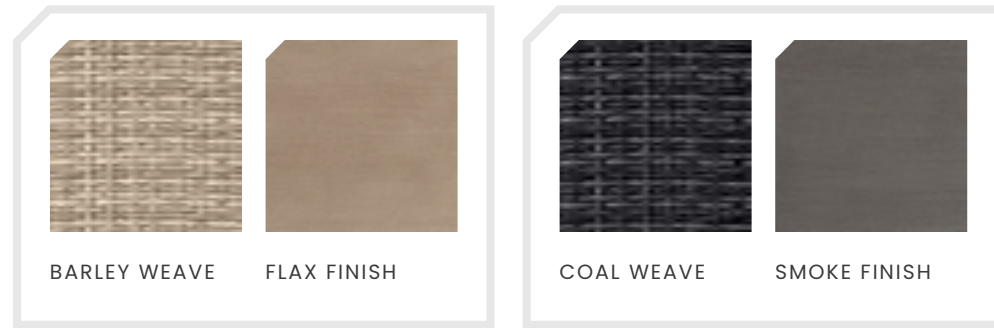

FRAME COLORS

BARLEY WEAWE

FLAX FINISH

COAL WEAWE

SMOKE FINISH

PADDED CLUB CHAIR

BARLEY / FLAX 6005
COAL / SMOKE 6009

W: 35" D: 35" H: 28.5"
SEAT HEIGHT: 16.5"
Arm HEIGHT: 22"

PADDED CLUB SWIVEL CHAIR

BARLEY / FLAX 6065
COAL / SMOKE 6069

W: 35" D: 35" H: 28.5"
SEAT HEIGHT: 16.5"
Arm HEIGHT: 22"

PADDED ARMLESS CLUB CHAIR / CHAIR SECTION

BARLEY / FLAX 6105
COAL / SMOKE 6109

W: 35" D: 35" H: 28.5"
SEAT HEIGHT: 16.5"

PADDED ARMLESS SWIVEL CHAIR

BARLEY / FLAX 6165
COAL / SMOKE 6169

W: 35" D: 35" H: 28.5"
SEAT HEIGHT: 16.5"

PADDED 70" SOFA SECTION

BARLEY / FLAX 6025
COAL / SMOKE 6029

W: 70" D: 35" H: 28.5"
SEAT HEIGHT: 16.5"

PADDED 105" SOFA SECTION

BARLEY / FLAX 6035
COAL / SMOKE 6039

W: 105" D: 35" H: 28.5"
SEAT HEIGHT: 16.5"

PADDED CORNER SEAT SECTION

BARLEY / FLAX 6055
COAL / SMOKE 6059

W: 35" D: 35" H: 28.5"
SEAT HEIGHT: 16.5"

PADDED ARMLESS CHAISE SECTION

BARLEY / FLAX 6075
COAL / SMOKE 6079

W: 35" D: 70" H: 28.25"
SEAT HEIGHT: 16.5"

ARMREST SECTION 1 PC

BARLEY / FLAX 6095
COAL / SMOKE 6099

W: 10" D: 35" H: 22"