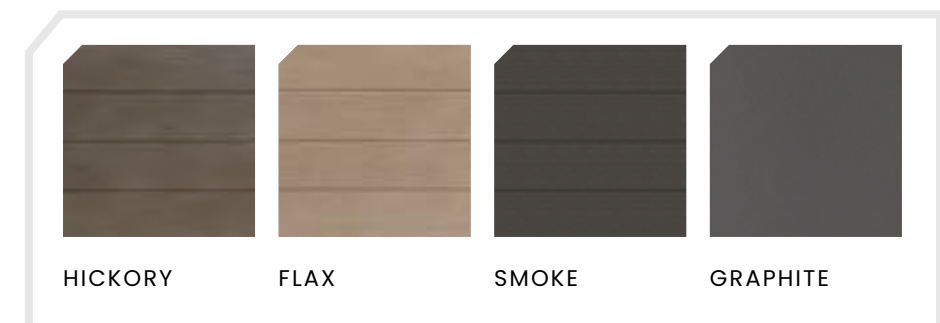

FRAME COLORS:

HICKORY

FLAX

SMOKE

GRAPHITE