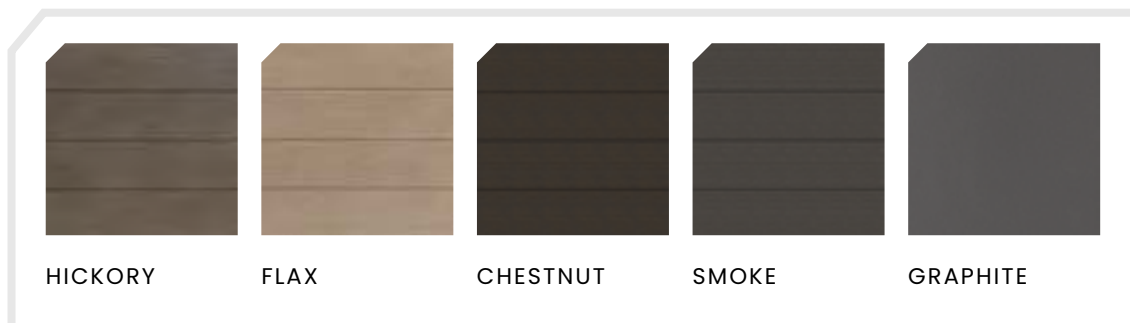

Fire pit Combinations

TREVI + ASPEN ROUND

ASPEN COLORS:
ALABASTER
ONYX

BASE:

HICKORY 97320
FLAX 97350
CHESTNUT 97370
SMOKE 97390
GRAPHITE 97399

TOP:

ALABASTER 904000
ONYX 904900

W: 42" D: 42" H: 24"

TREVI + BELLINO ROUND

BELLINO COLORS:
IVORY
CONCRETE
IRON

BASE:

HICKORY 97320
FLAX 97350
CHESTNUT 97370
SMOKE 97390
GRAPHITE 97399

TOP:

IVORY 12400
CONCRETE 12410
IRON 12490

W: 42" D: 42" H: 24"

TREVI + POMPANO ROUND

POMPANO COLORS:
SHELL
SLATE

BASE:

HICKORY 97320
FLAX 97350
CHESTNUT 97370
SMOKE 97390
GRAPHITE 97399

TOP:

SHELL 224000
SLATE 224900

W: 42" D: 42" H: 24"

BASE FRAME COLORS:

HICKORY

FLAX

CHESTNUT

SMOKE

GRAPHITE