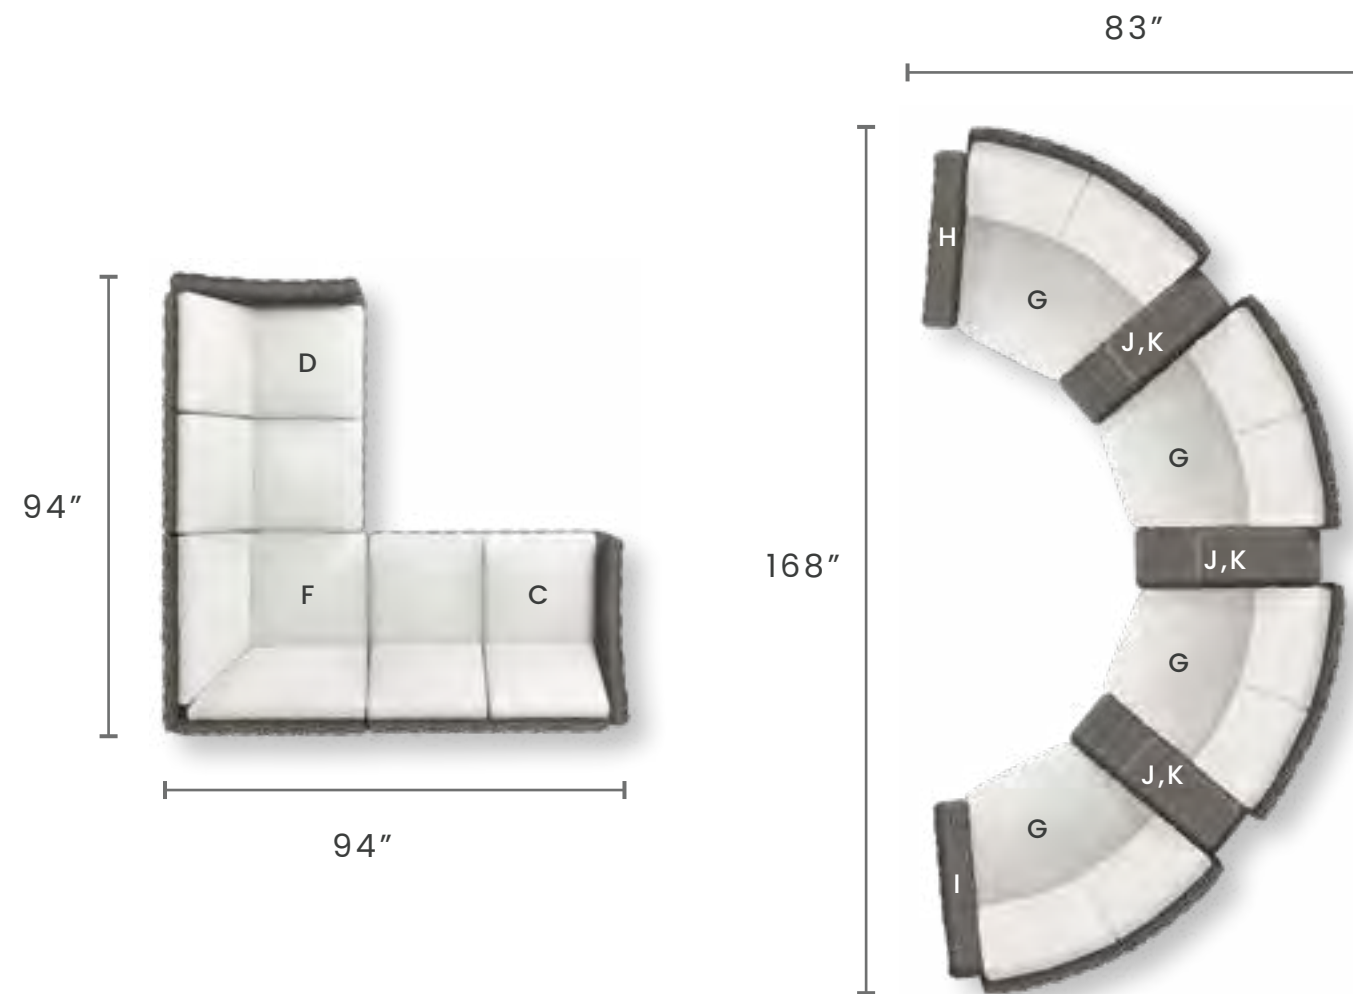

Laurent

DIMENSIONS FOR THE CONFIGURATIONS ARE APPROXIMATE

Configurations and Measurements

Laurent Items:

- **A** RIGHT ARM INCLINER CHAIR SECTION
- **B** LEFT ARM INCLINER CHAIR SECTION
- **C** RIGHT ARM LOVESEAT SECTION
- **D** LEFT ARM LOVESEAT SECTION
- **E** CHAIR SECTION
- **F** 90° CORNER SECTION
- **G** 45° WEDGE SECTION
- **H** RIGHT SECTIONAL ARMREST
- **I** LEFT SECTIONAL ARMREST
- **J** STORAGE ARMREST SECTION
- **K** INSERT FOR STORAGE ARMREST