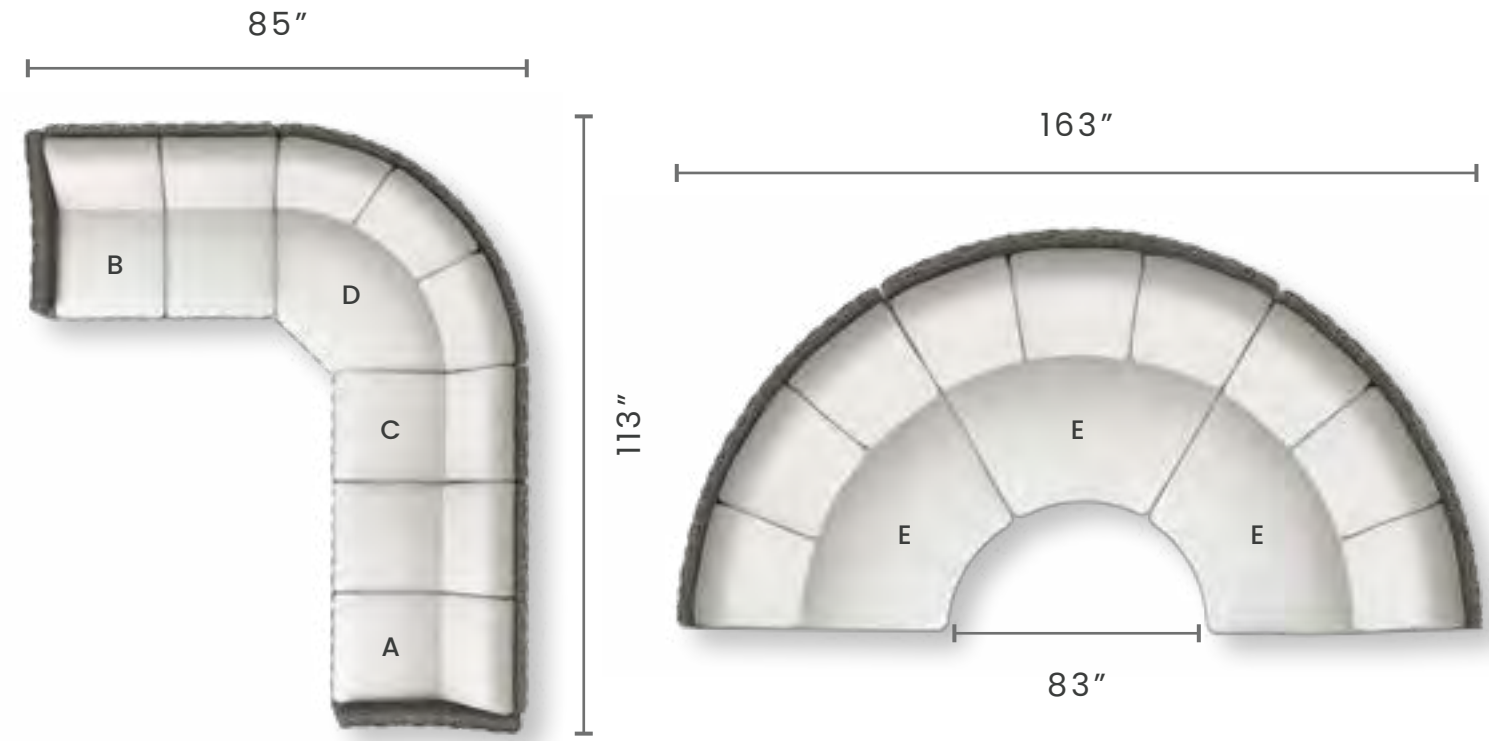

Avallon

DIMENSIONS FOR THE CONFIGURATIONS ARE APPROXIMATE

Configurations *and* Measurements