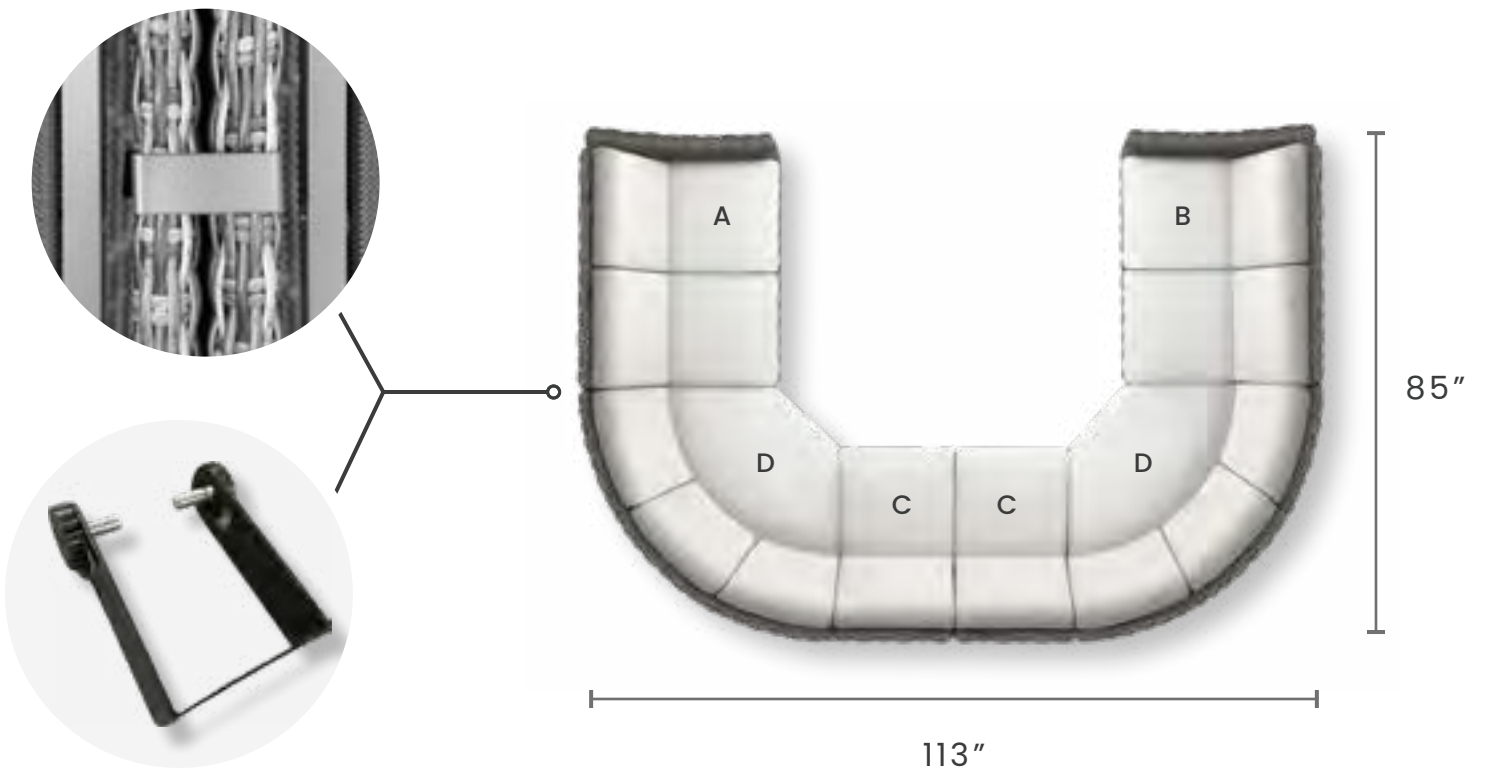

Avallon Items:

- **A** LEFT ARM LOVESEAT SECTION
- **B** RIGHT ARM LOVESEAT SECTION
- **C** CENTER CHAIR SECTION
- **D** 90° CURVED CORNER SECTION
- **E** CURVED SOFA SECTION

SECTIONAL CONNECTORS