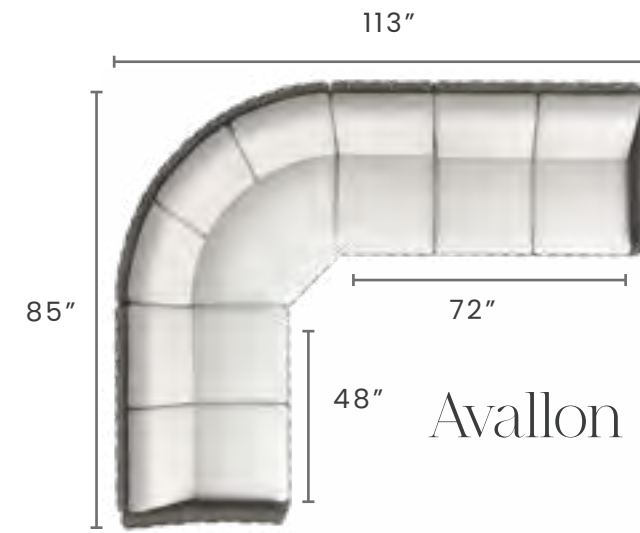

Sectionals

Size Comparison for L - Shape Sectionals

This layout showcases the footprint of a classic L-shape, but you can make it uniquely yours by adding extra seating pieces like chaises. Whether you're looking

for more space to lounge or want to accommodate extra guests, our customizable options ensure your sectional fits your style and needs perfectly.

MEASUREMENTS

	WIDTH	LENGTH
AVALLON	85"	113"
GRANDE	115"	115"
LAURENT	94"	119"
MIA	93"	117"
PALERMO	85"	109"

Grande - 70" Sofa + Corner + 70" Sofa
Avallon, Mia, Laurent, Novara - Left Arm Love + Corner + Armless + Right Arm Love