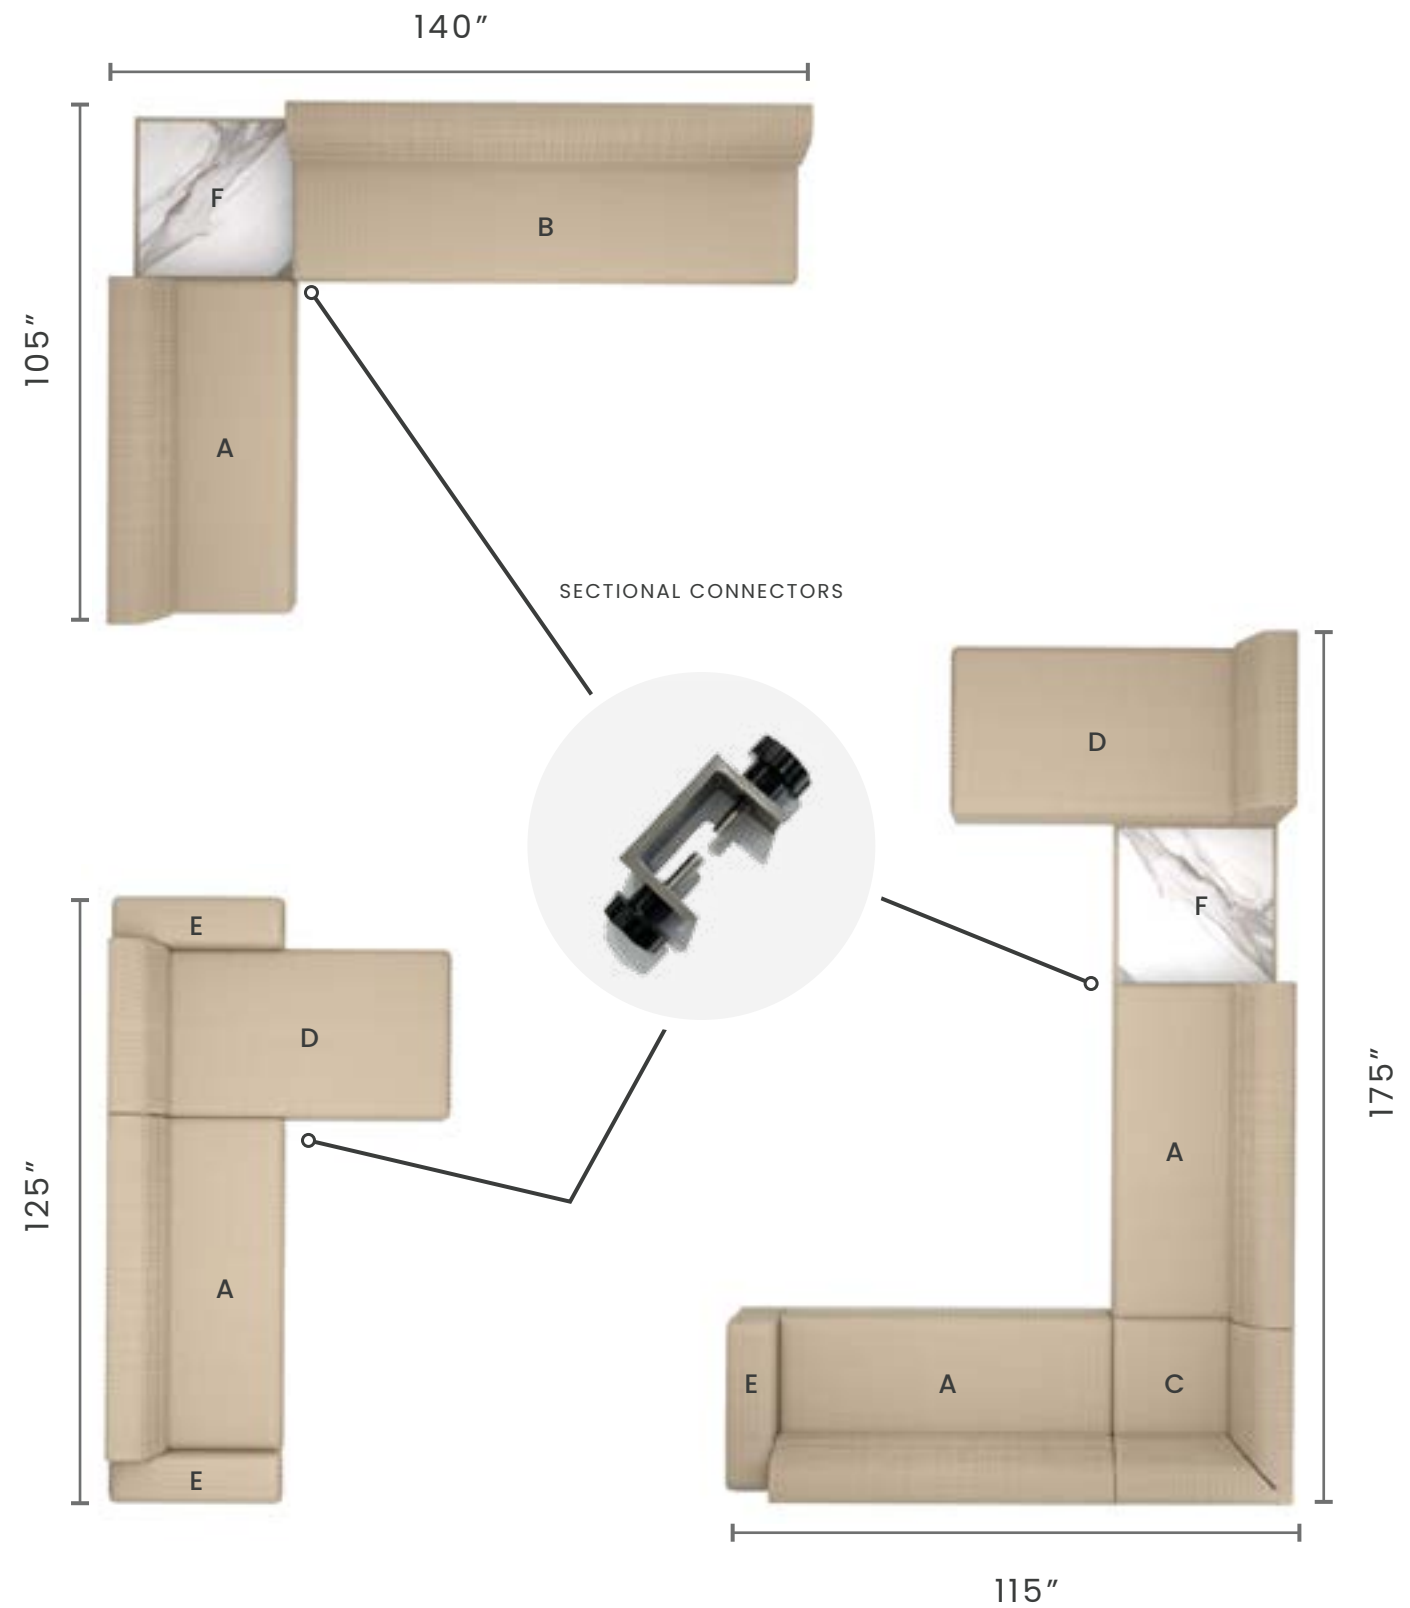

W: 10" D: 35" H: 5.25"

Grande

DIMENSIONS FOR THE CONFIGURATIONS ARE APPROXIMATE

Configurations *and* Measurements

Grande Items:

- A** PADDED 70" ARMLESS SOFA SECTION
- B** PADDED 105" ARMLESS SOFA SECTION
- C** PADDED CORNER SEAT SECTION
- D** PADDED ARMLESS CHAISE SECTION
- E** ARMREST SECTION
- F** CORNER TABLE SECTION