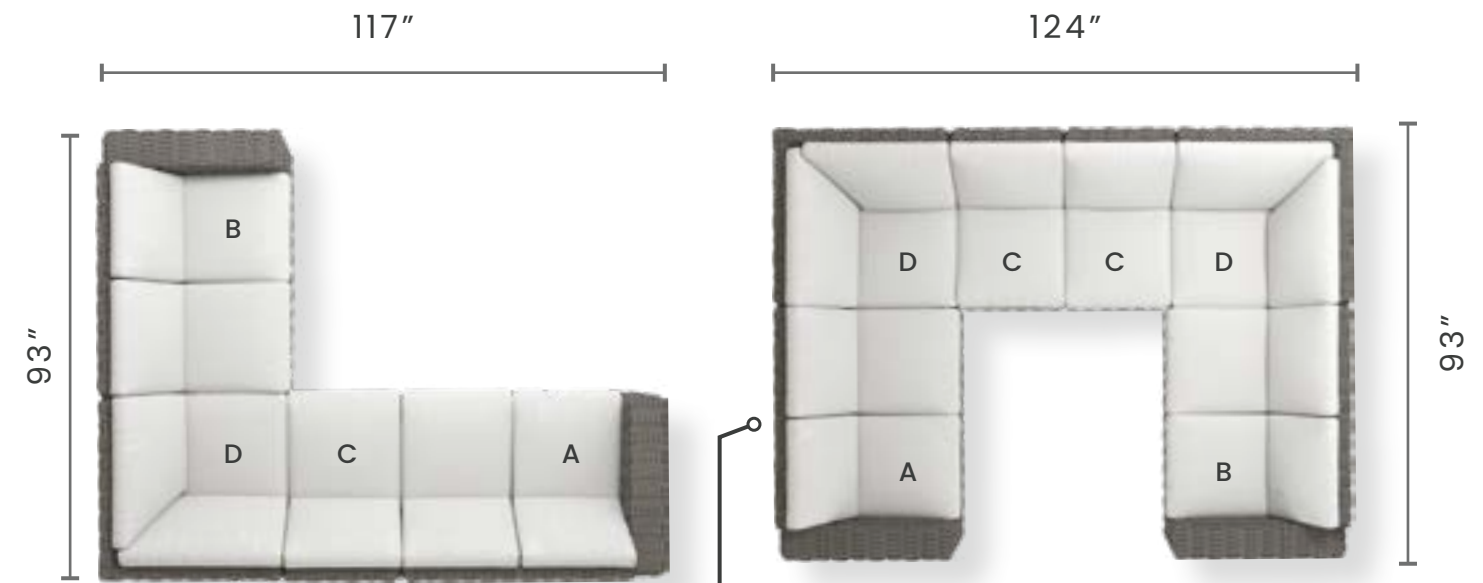

MIA ARMREST TRAY

GRAPHITE 2303T
BARLEY 2305T

W: 8.25" D: 10" H: 2.75"

Mia

DIMENSIONS FOR THE CONFIGURATIONS ARE APPROXIMATE

Configurations *and* Measurements

Mia Items:

- A** RIGHT ARM LOVESEAT SECTION
- B** LEFT ARM LOVESEAT SECTION
- C** CENTER CHAIR SECTION
- D** 90° SQUARE CORNER SECTION
- E** OTTOMAN
- F** RIGHT ARM LOVESEAT SECTION WITH CHAISE CUSHION
- G** LEFT ARM LOVESEAT SECTION WITH CHAISE CUSHION
- H** XL SOFA WITH CHAISE CUSHION
- I** OTTOMAN WITH CHAISE CUSHION