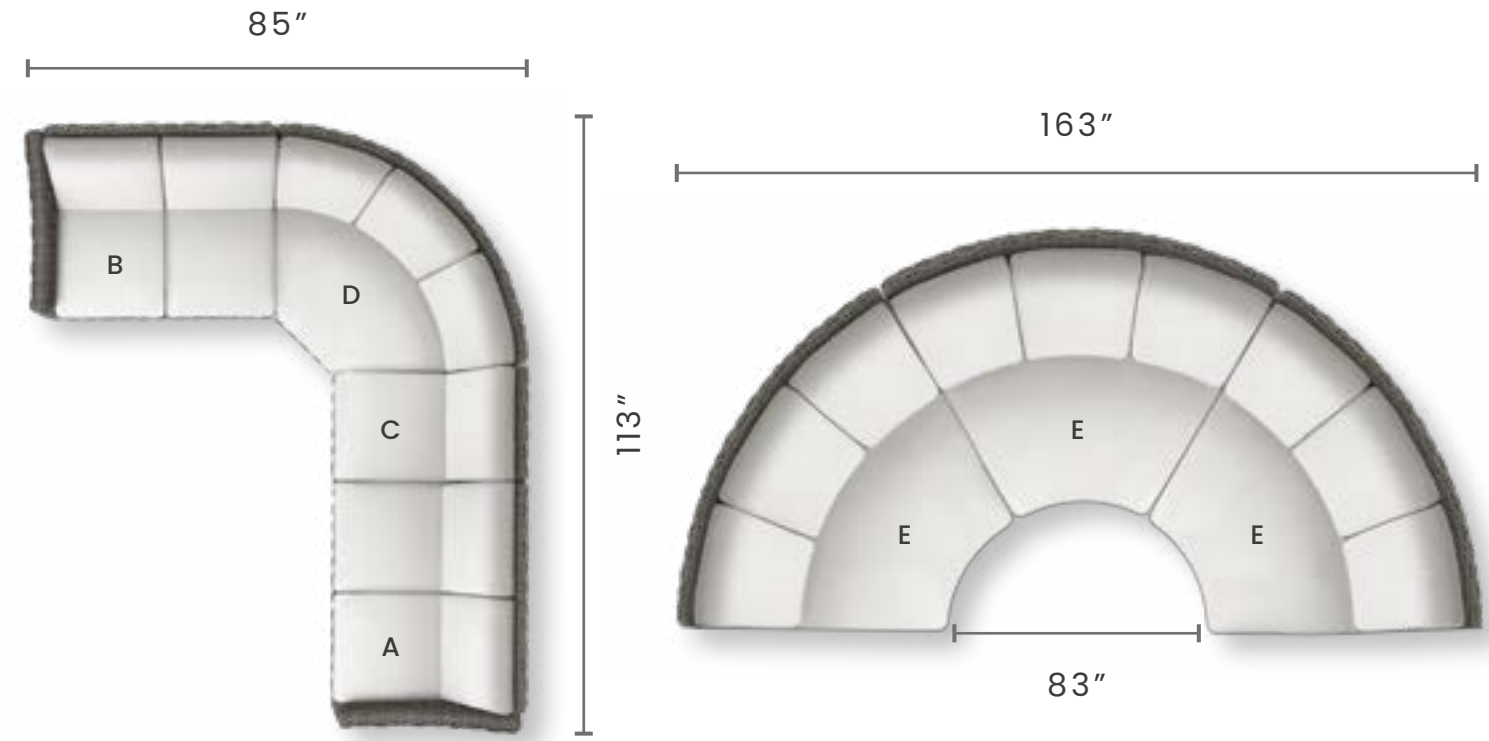

Avallon

DIMENSIONS FOR THE CONFIGURATIONS ARE APPROXIMATE

Configurations *and* Measurements