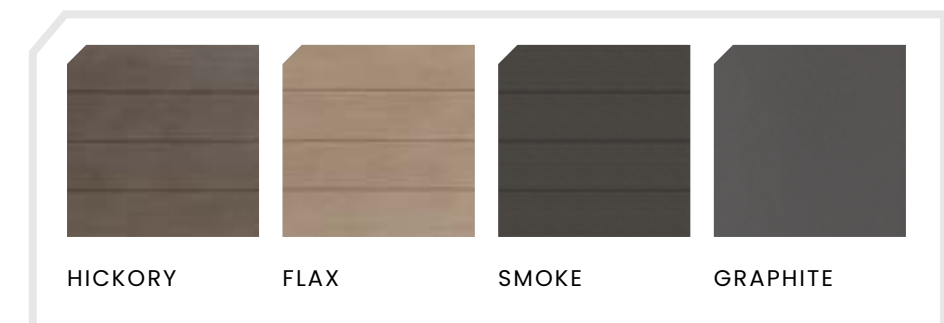

HICKORY

FLAX

SMOKE

GRAPHITE

Bellino Tables

NEW! See page 221, 228 & 233 for new Bellino tops available on Forano, Hampton & Pompano table bases.

RECTANGULAR BELLINO FIRE PIT

IVORY 11600
CONCRETE 11610
IRON 11690