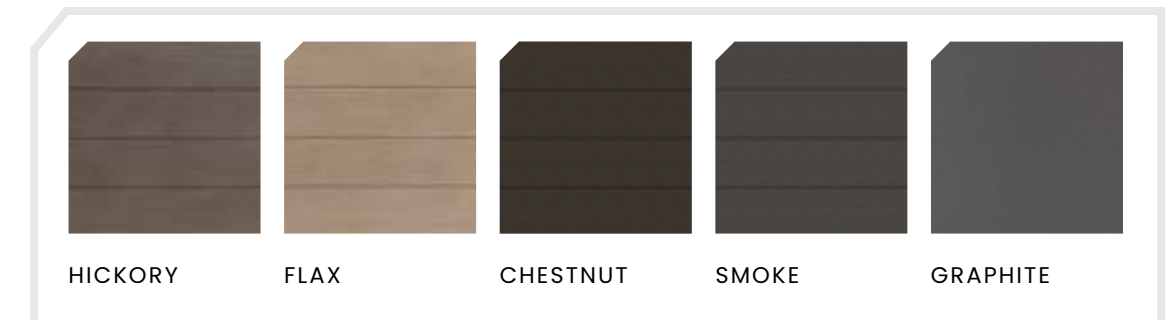

W: 50" D: 32" H: 24"
 BURNER: 29.02" x 11.02"

XL RECTANGULAR FIRE PIT

HICKORY 97720
 FLAX 97750
 CHESTNUT 97770
 SMOKE 97790
 GRAPHITE 97799

W: 70" D: 32" H: 20"
 BURNER: 29.02" x 11.02"

FRAME COLORS:

HICKORY