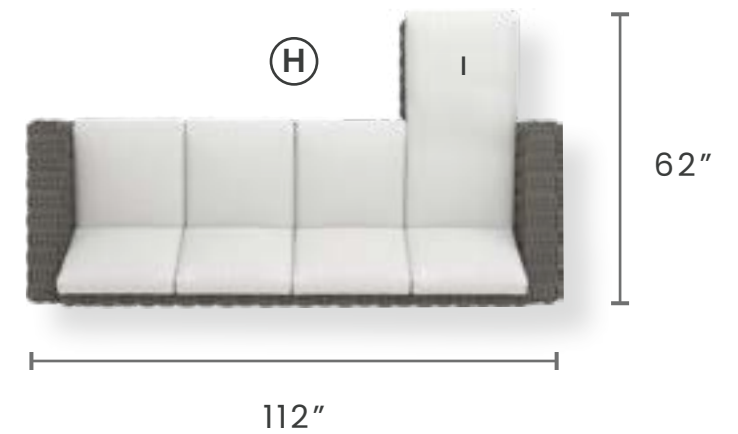

Mia

DIMENSIONS FOR THE CONFIGURATIONS ARE APPROXIMATE

Configurations *and* Measurements

Mia Items:

- **A** RIGHT ARM LOVESEAT SECTION
- **B** LEFT ARM LOVESEAT SECTION
- **C** CENTER CHAIR SECTION
- **D** 90° SQUARE CORNER SECTION
- **E** OTTOMAN
- **F** RIGHT ARM LOVESEAT SECTION WITH CHAISE CUSHION
- **G** LEFT ARM LOVESEAT SECTION WITH CHAISE CUSHION
- **H** XL SOFA WITH CHAISE CUSHION
- **I** OTTOMAN WITH CHAISE CUSHION