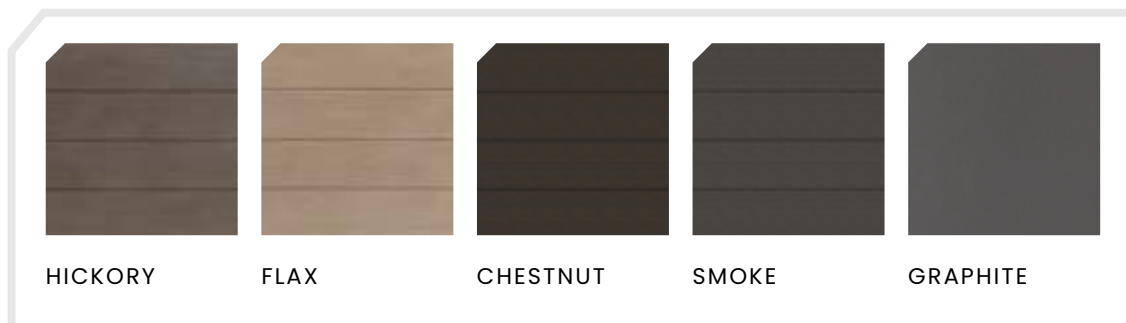

Fire pit Combinations

TREVI + ASPEN ROUND

ASPEN COLORS:
ALABASTER
ONYX

BASE:

HICKORY 97320
FLAX 97350
CHESTNUT 97370
SMOKE 97390
GRAPHITE 97399

TOP:

ALABASTER 904000
ONYX 904900

W: 42" D: 42" H: 24"

TREVI + BELLINO ROUND

BELLINO COLORS:
IVORY
CONCRETE
IRON

BASE:

HICKORY 97320
FLAX 97350
CHESTNUT 97370
SMOKE 97390
GRAPHITE 97399

TOP:

IVORY 12400
CONCRETE 12410
IRON 12490

W: 42" D: 42" H: 24"

TREVI + POMPANO ROUND

POMPANO COLORS:
SHELL
SLATE

BASE:

HICKORY 97320
FLAX 97350
CHESTNUT 97370
SMOKE 97390
GRAPHITE 97399

TOP:

SHELL 224000
SLATE 224900

W: 42" D: 42" H: 24"

BASE FRAME COLORS:

HICKORY

FLAX

CHESTNUT

SMOKE

GRAPHITE