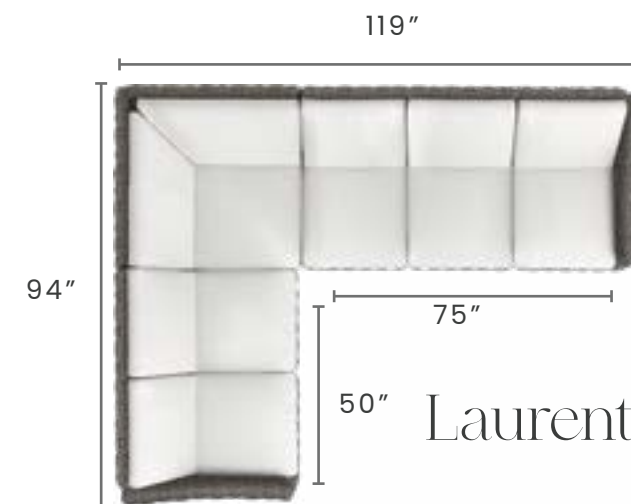

Sectionals

Size Comparison for L - Shape Sectionals

This layout showcases the footprint of a classic L-shape, but you can make it uniquely yours by adding extra seating pieces like chaises. Whether you're looking

for more space to lounge or want to accommodate extra guests, our customizable options ensure your sectional fits your style and needs perfectly.

MEASUREMENTS

	WIDTH	LENGTH
AVALLON	85"	113"
GRANDE	115"	115"
LAURENT	94"	119"
MIA	93"	117"
PALERMO	85"	109"

Grande - 70" Sofa + Corner + 70" Sofa
Avallon, Mia, Laurent, Novara - Left Arm Love + Corner + Armless + Right Arm Love