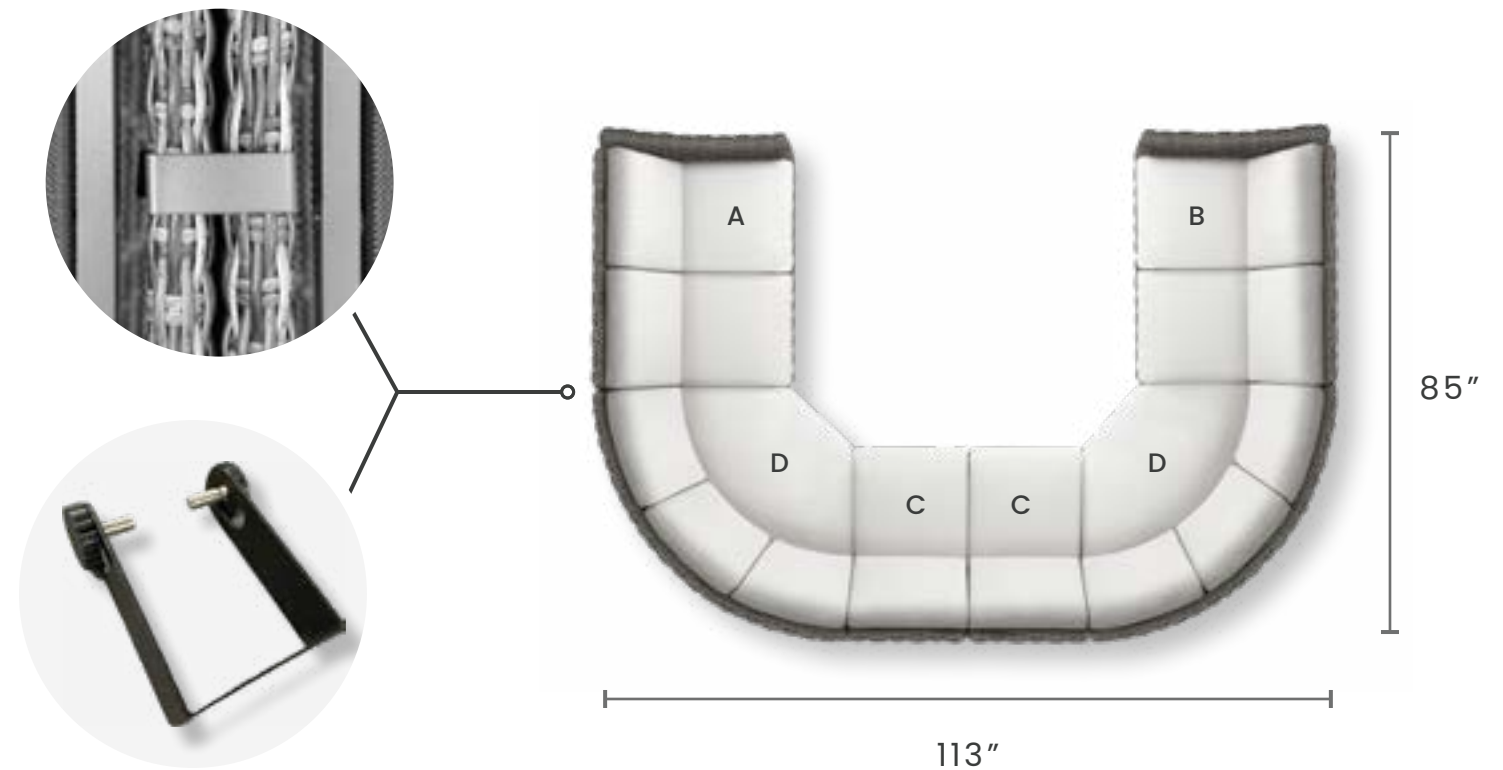

Avallon Items:

- **A** LEFT ARM LOVESEAT SECTION
- **B** RIGHT ARM LOVESEAT SECTION
- **C** CENTER CHAIR SECTION
- **D** 90° CURVED CORNER SECTION
- **E** CURVED SOFA SECTION

SECTIONAL CONNECTORS