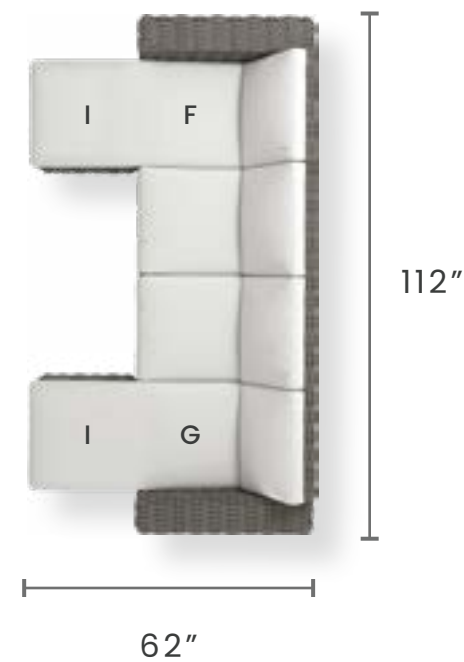

Mia

DIMENSIONS FOR THE CONFIGURATIONS ARE APPROXIMATE

Configurations *and* Measurements

Mia Items:

- **A** RIGHT ARM LOVESEAT SECTION
- **B** LEFT ARM LOVESEAT SECTION
- **C** CENTER CHAIR SECTION
- **D** 90° SQUARE CORNER SECTION
- **E** OTTOMAN
- **F** RIGHT ARM LOVESEAT SECTION WITH CHAISE CUSHION
- **G** LEFT ARM LOVESEAT SECTION WITH CHAISE CUSHION
- **H** XL SOFA WITH CHAISE CUSHION
- **I** OTTOMAN WITH CHAISE CUSHION