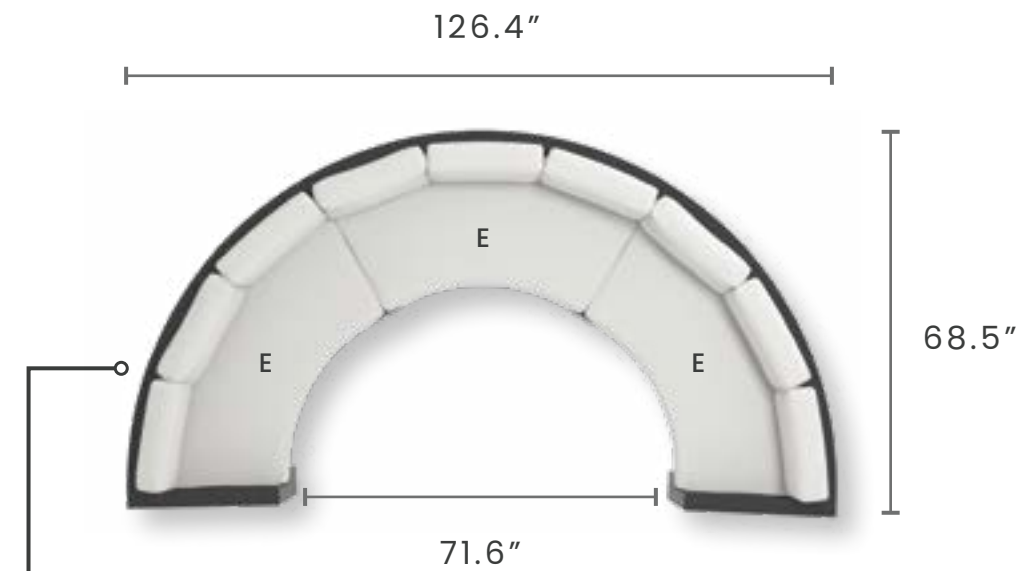

Palermo

DIMENSIONS FOR THE CONFIGURATIONS ARE APPROXIMATE

Configurations *and* Measurements

Palermo Items:

- **A** HIGH BACK RIGHT ARM LOVESEAT
- **B** HIGH BACK LEFT ARM LOVESEAT
- **C** HIGH BACK CENTER CHAIR SECTION
- **D** HIGH BACK 90° SQUARE CORNER SECTION
- **E** CURVED SOFA SECTION