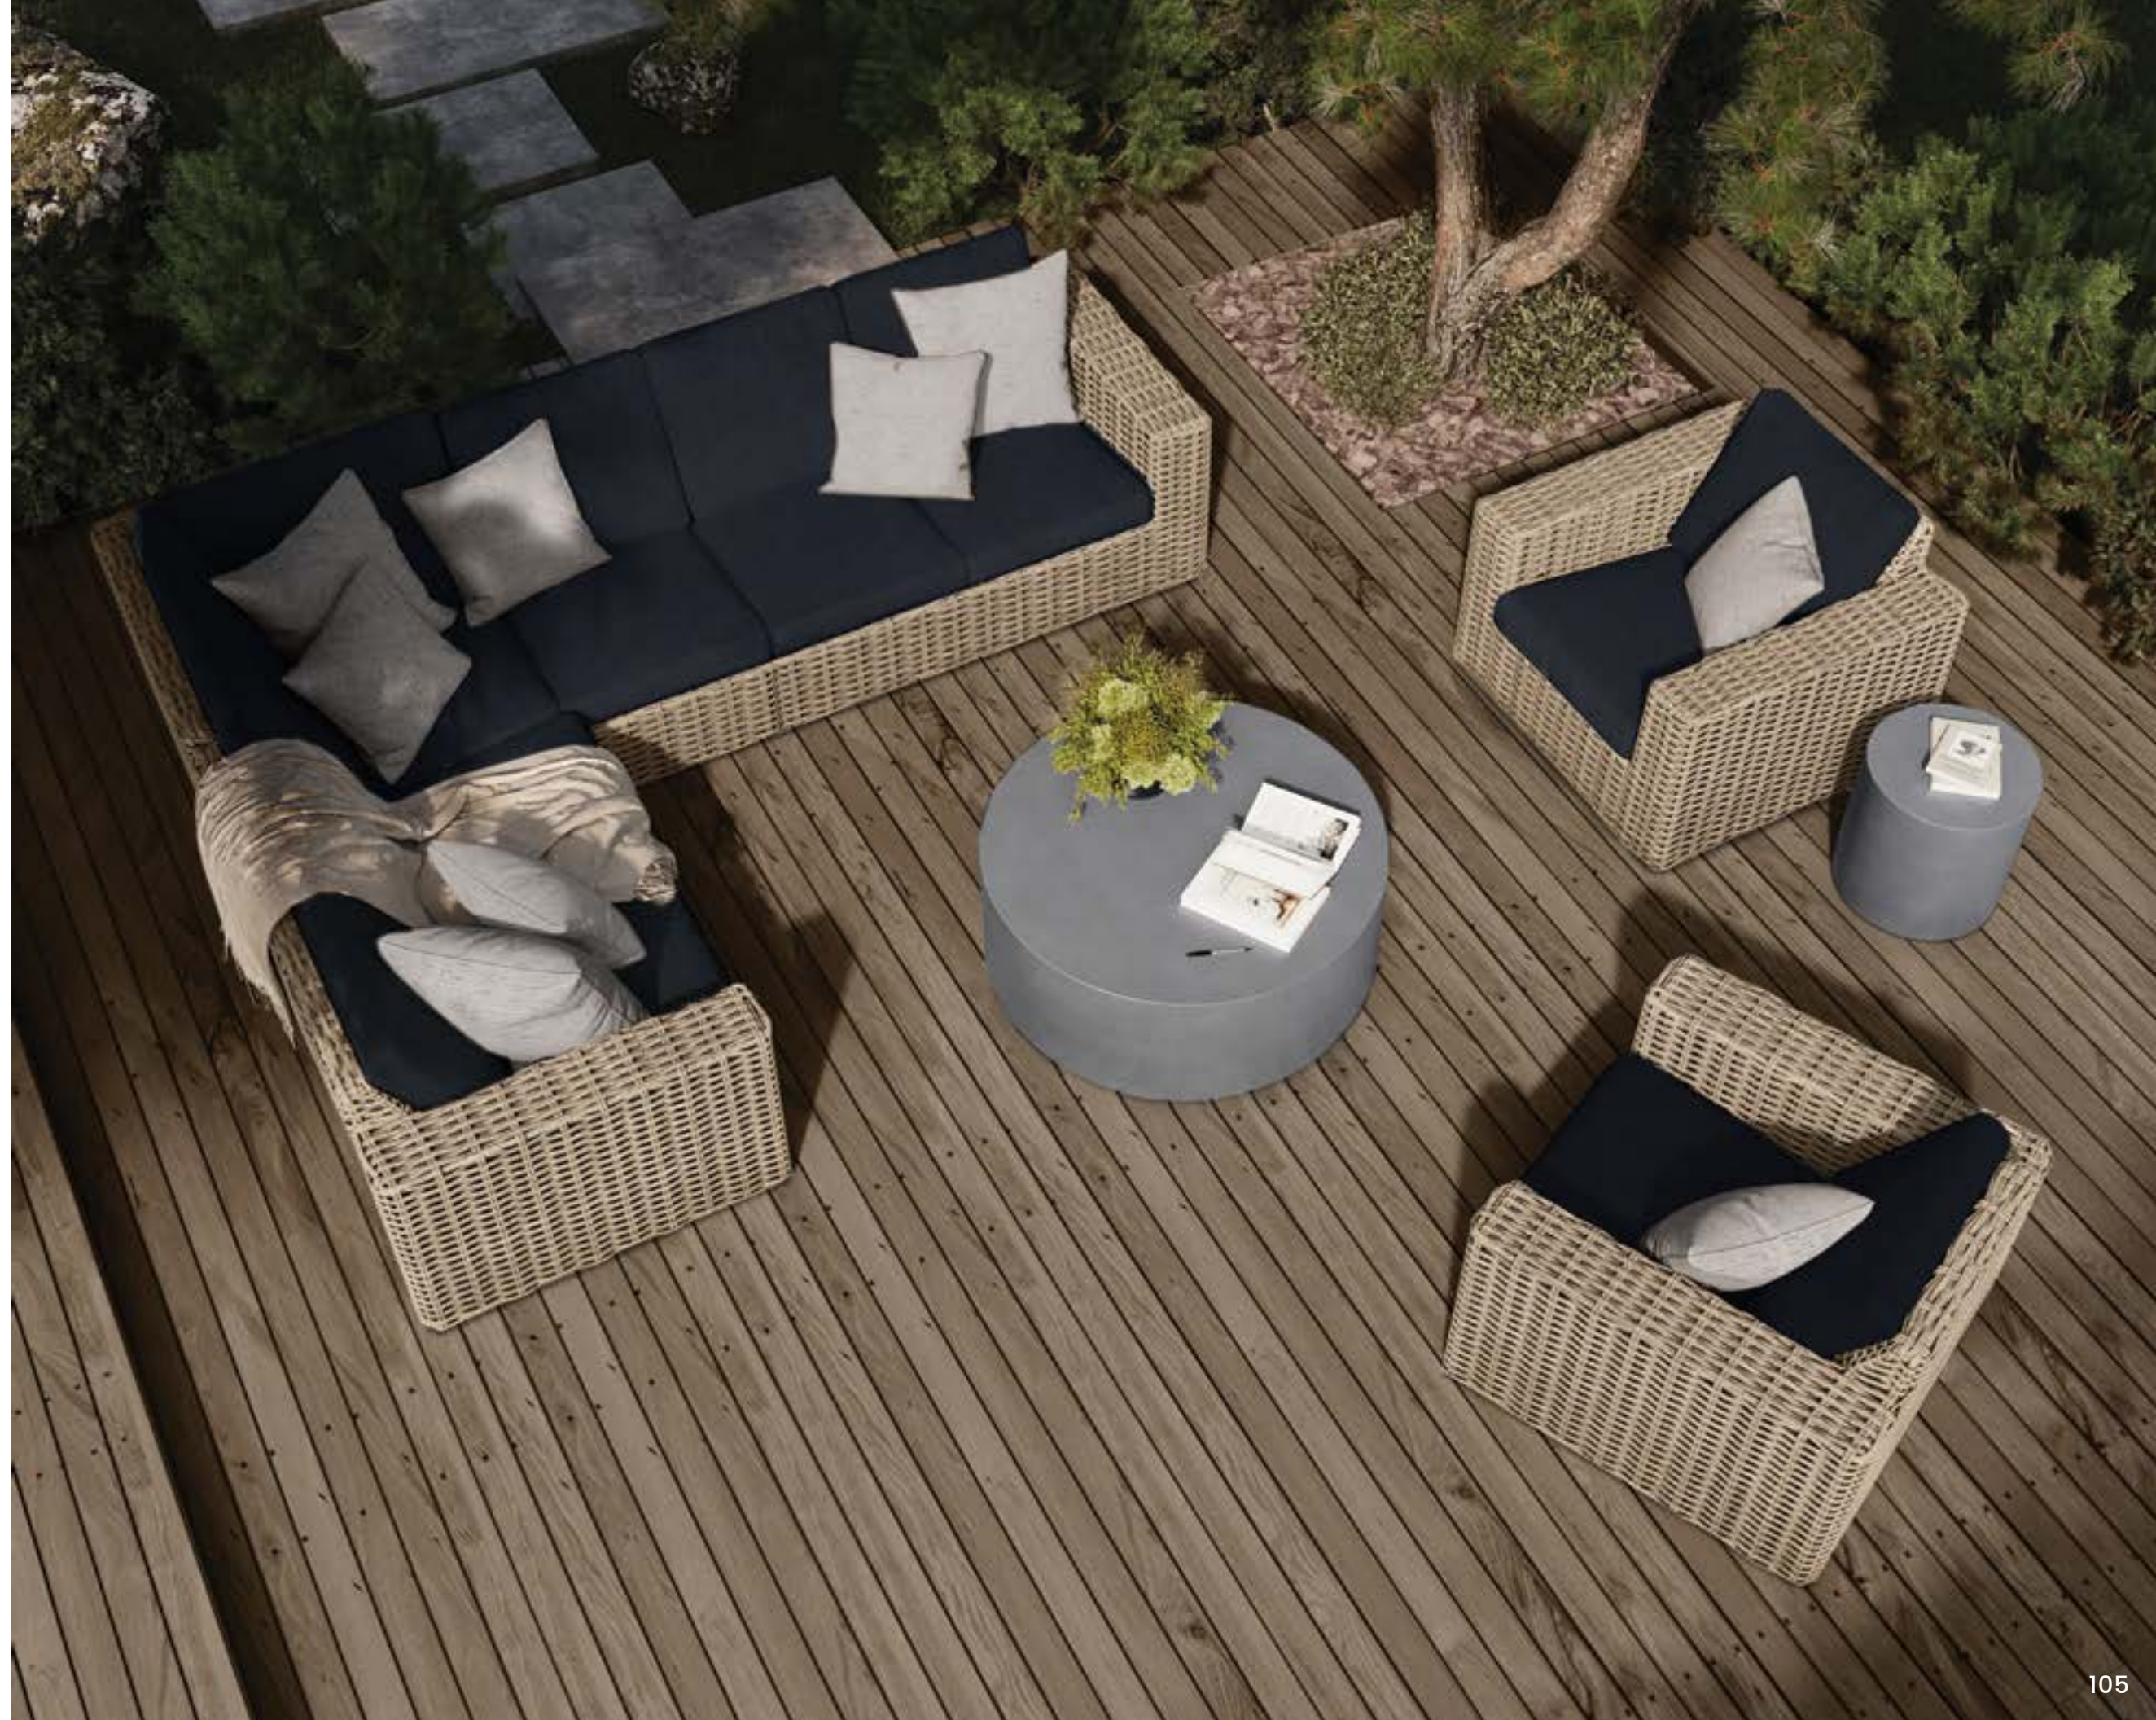

2405 Mia Center Chair Section with Santos Charcoal Cushions and 110 - 18" x 18" Palm Springs Charcoal Pillow

Paired with:

11510 Bellino Chat Table

11910 Bellino End Table

Frame color:

Mia - Barley

Bellino - Concrete