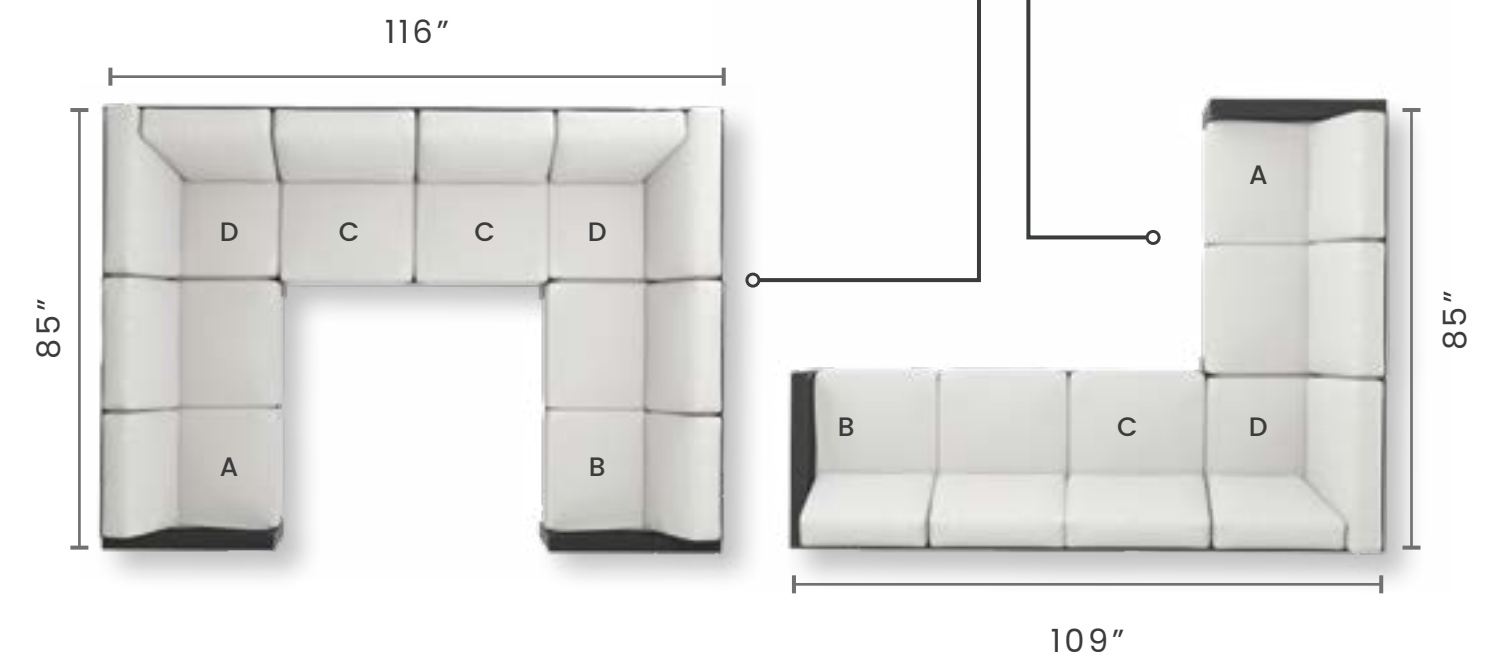

Palermo

DIMENSIONS FOR THE CONFIGURATIONS ARE APPROXIMATE

Configurations *and* Measurements

Palermo Items:

- **A** HIGH BACK RIGHT ARM LOVESEAT
- **B** HIGH BACK LEFT ARM LOVESEAT
- **C** HIGH BACK CENTER CHAIR SECTION
- **D** HIGH BACK 90° SQUARE CORNER SECTION
- **E** CURVED SOFA SECTION