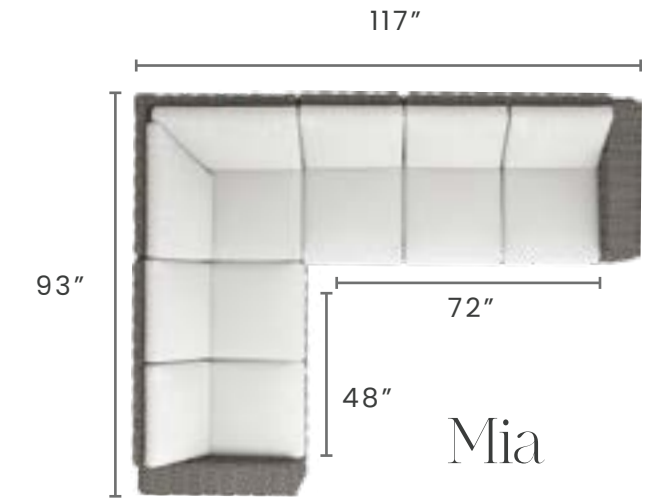

Sectionals

Size Comparison for L - Shape Sectionals

This layout showcases the footprint of a classic L-shape, but you can make it uniquely yours by adding extra seating pieces like chaises. Whether you're looking

for more space to lounge or want to accommodate extra guests, our customizable options ensure your sectional fits your style and needs perfectly.

MEASUREMENTS

	WIDTH	LENGTH
AVALLON	85"	113"
GRANDE	115"	115"
LAURENT	94"	119"
MIA	93"	117"
PALERMO	85"	109"

Grande - 70" Sofa + Corner + 70" Sofa
Avallon, Mia, Laurent, Novara - Left Arm Love + Corner + Armless + Right Arm Love