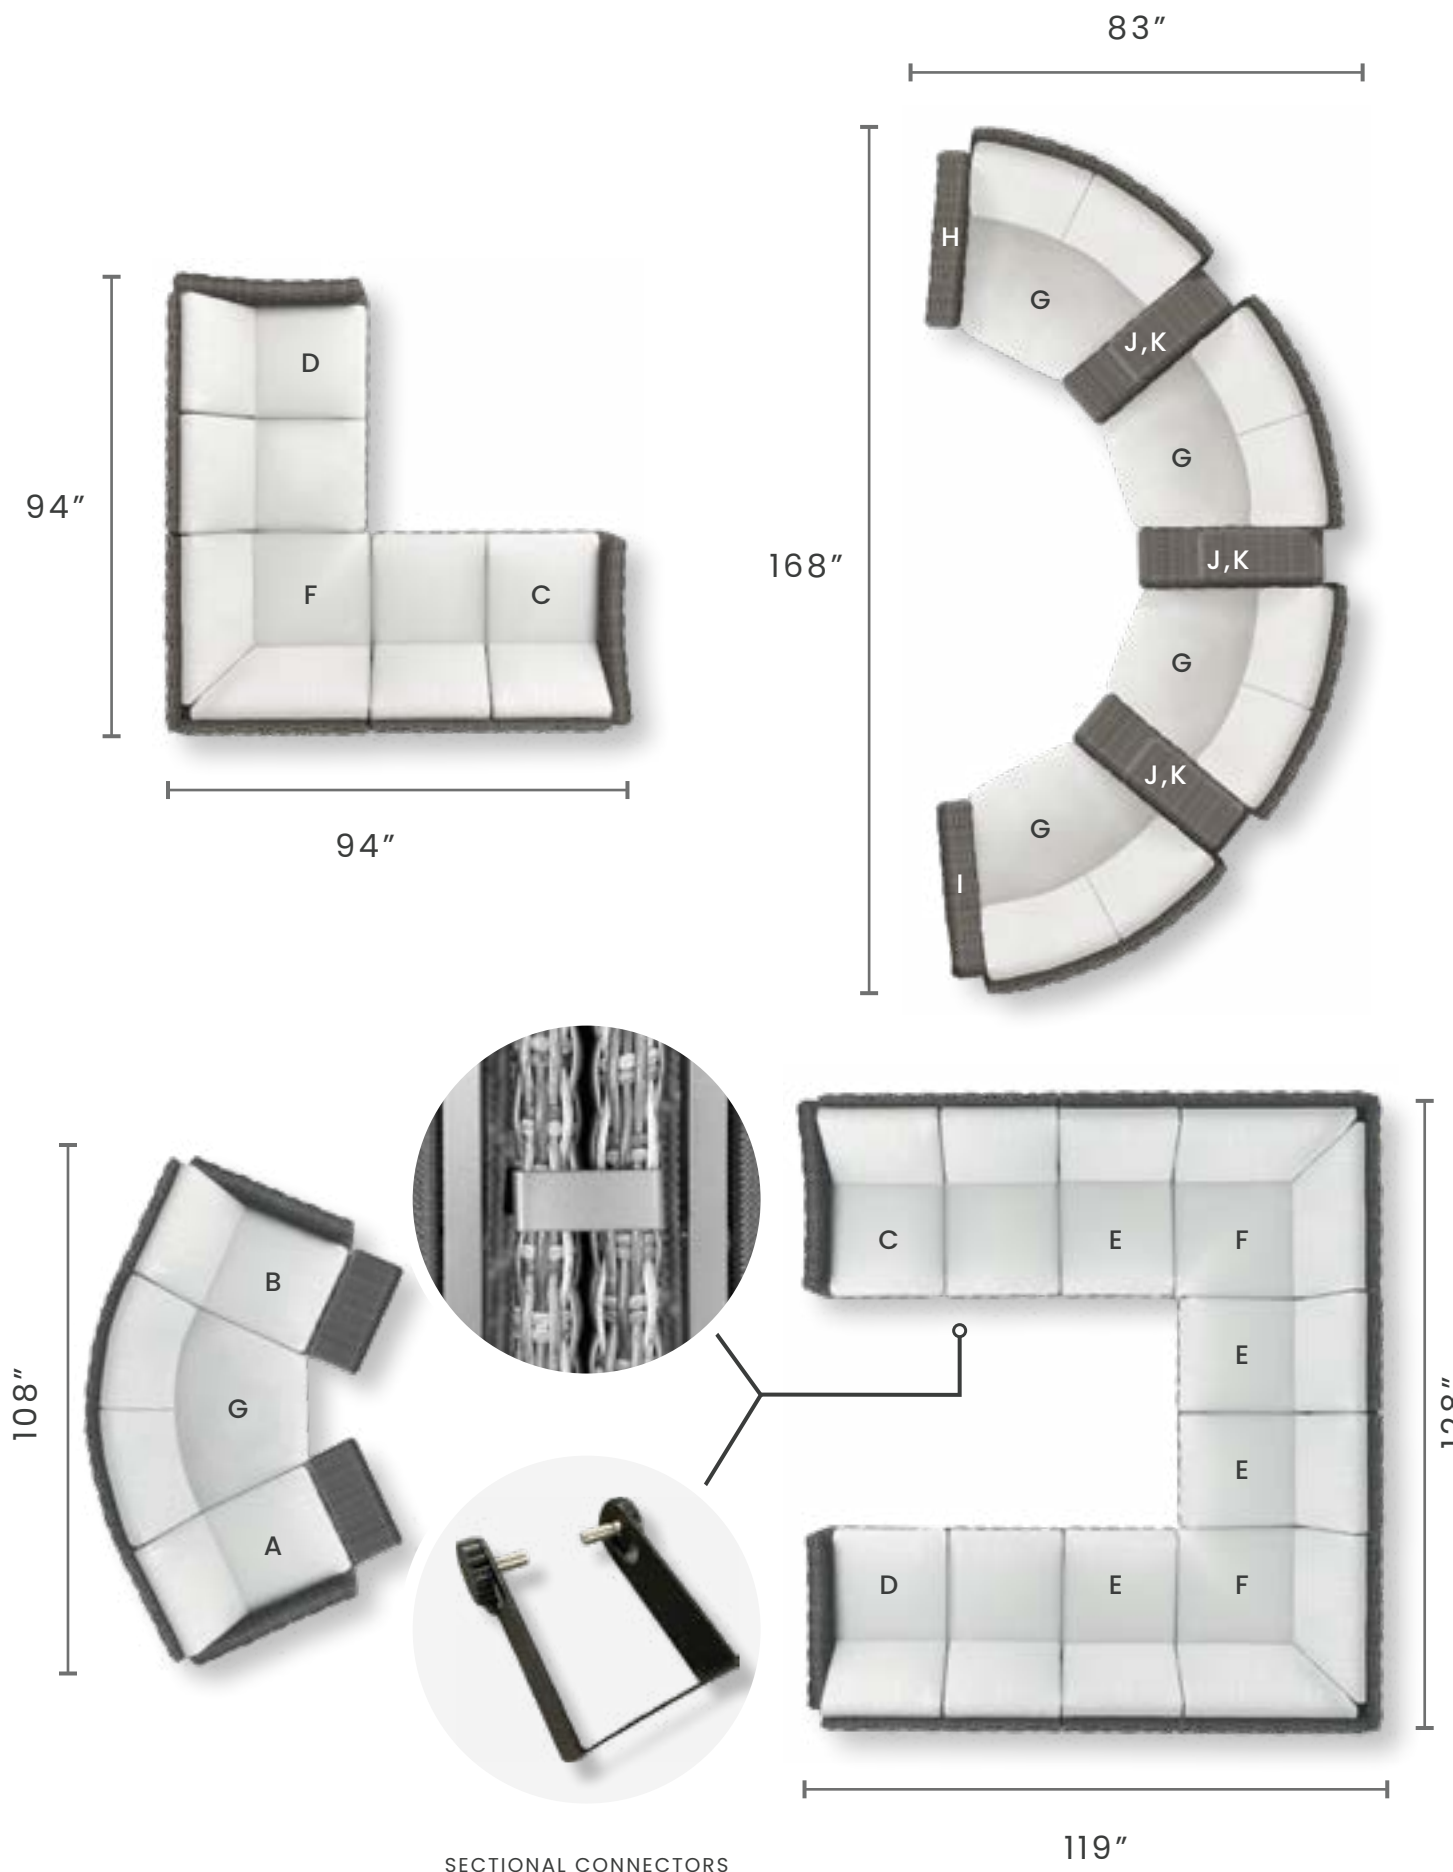

Laurent

DIMENSIONS FOR THE CONFIGURATIONS ARE APPROXIMATE

Configurations and Measurements

Laurent Items:

- **A** RIGHT ARM INCLINER CHAIR SECTION
- **B** LEFT ARM INCLINER CHAIR SECTION
- **C** RIGHT ARM LOVESEAT SECTION
- **D** LEFT ARM LOVESEAT SECTION
- **E** CHAIR SECTION
- **F** 90° CORNER SECTION
- **G** 45° WEDGE SECTION
- **H** RIGHT SECTIONAL ARMREST
- **I** LEFT SECTIONAL ARMREST
- **J** STORAGE ARMREST SECTION
- **K** INSERT FOR STORAGE ARMREST

SECTIONAL CONNECTORS