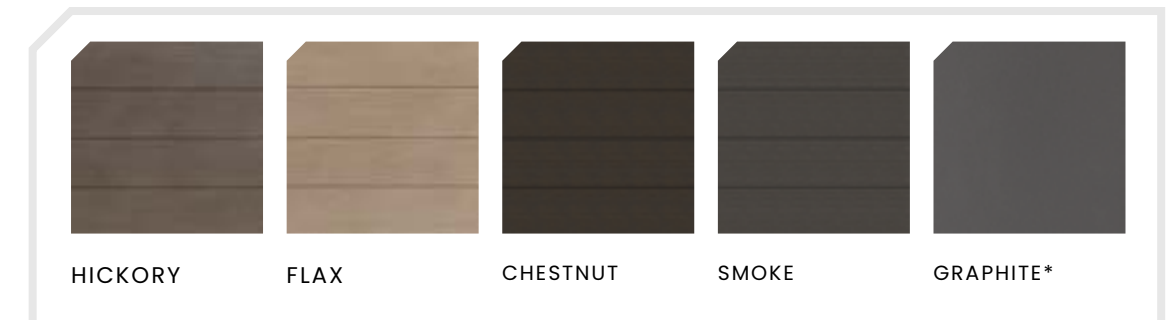

HICKORY 95520
FLAX 95550
CHESTNUT 95570
SMOKE 95590

W: 50" D: 50" H: 17.5"

HICKORY 95820
FLAX 95850
CHESTNUT 95870
SMOKE 95890

W: 50" D: 25" H: 17.5"

HICKORY 95720
FLAX 95750
CHESTNUT 95770
SMOKE 95790

W: 60" D: 30" H: 17.5"

HICKORY 95920
FLAX 95950
CHESTNUT 95970
SMOKE 95990

W: 20.5" D: 20.5" H: 21"

WITH UMBRELLA HOLE

HICKORY 96520
FLAX 96550
CHESTNUT 96570
SMOKE 96590

W: 50" D: 50" H: 29.5"

WITH UMBRELLA HOLE

HICKORY 96820
FLAX 96850
CHESTNUT 96870
SMOKE 96890

W: 82" D: 42" H: 29.5"

INSIDE LEG DIMENSIONS:
SHORT SIDE: 36.54"
LONG SIDE: 55.71"

HICKORY 96220
FLAX 96250
CHESTNUT 96270
SMOKE 96290

W: 72" D: 16" H: 17"

INSIDE LEG DIMENSIONS:
SHORT SIDE: 15.63"
LONG SIDE: 62.01"

HICKORY 96620
FLAX 96650
CHESTNUT 96670
SMOKE 96690

W: 60" D: 18" H: 36"

Trevi Fire Pits

HICKORY 97420
FLAX 97450
CHESTNUT 97470
SMOKE 97490
GRAPHITE 97499

W: 42" D: 42" H: 24"
BURNER: 21.73"

HICKORY 97520
FLAX 97550
CHESTNUT 97570
SMOKE 97590
GRAPHITE 97599

W: 50" D: 50" H: 24"
BURNER: 21.73"

HICKORY 97820
FLAX 97850
CHESTNUT 97870
SMOKE 97890
GRAPHITE 97899

W: 50" D: 32" H: 24"
BURNER: 29.02" x 11.02"

HICKORY 97720
FLAX 97750
CHESTNUT 97770
SMOKE 97790
GRAPHITE 97799

W: 70" D: 32" H: 20"
BURNER: 29.02" x 11.02"

FRAME COLORS:

HICKORY

FLAX

CHESTNUT

SMOKE

GRAPHITE*

*AVAILABLE IN SELECT ITEMS ONLY