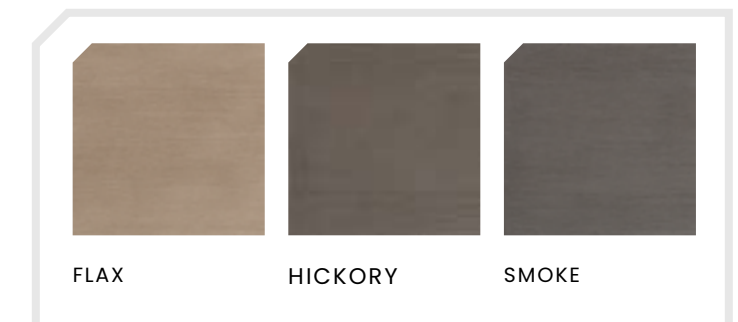

HICKORY

SMOKE

FORANO BASE COLORS:

FLAX