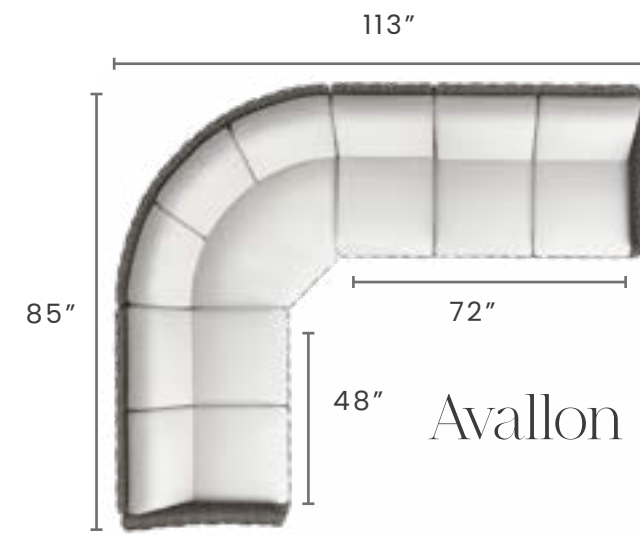

for more space to lounge or want to accommodate extra guests, our customizable options ensure your sectional fits your style and needs perfectly.

MEASUREMENTS

	WIDTH	LENGTH
AVALLON	85"	113"
GRANDE	115"	115"
LAURENT	94"	119"
MIA	93"	117"
PALERMO	85"	109"