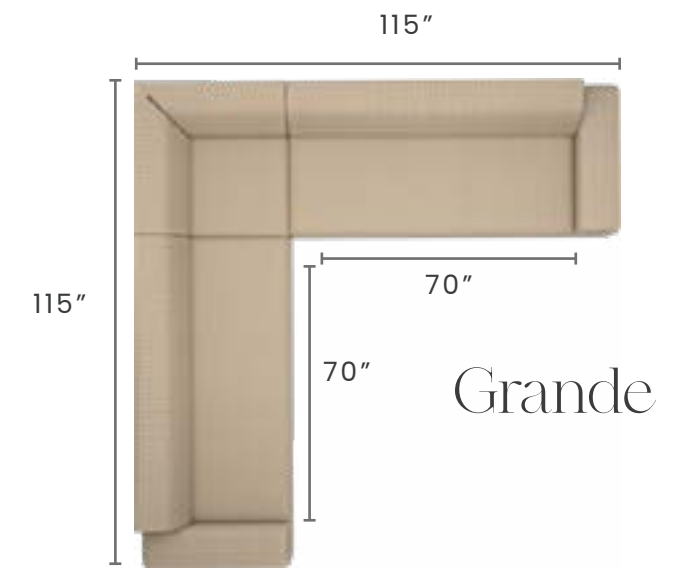

Sectionals

Size Comparison for L - Shape Sectionals

This layout showcases the footprint of a classic L-shape, but you can make it uniquely yours by adding extra seating pieces like chaises. Whether you're looking

for more space to lounge or want to accommodate extra guests, our customizable options ensure your sectional fits your style and needs perfectly.

MEASUREMENTS

	WIDTH	LENGTH
AVALLON	85"	113"
GRANDE	115"	115"
LAURENT	94"	119"
MIA	93"	117"
PALERMO	85"	109"

Grande - 70" Sofa + Corner + 70" Sofa
Avallon, Mia, Laurent, Novara - Left Arm Love + Corner + Armless + Right Arm Love