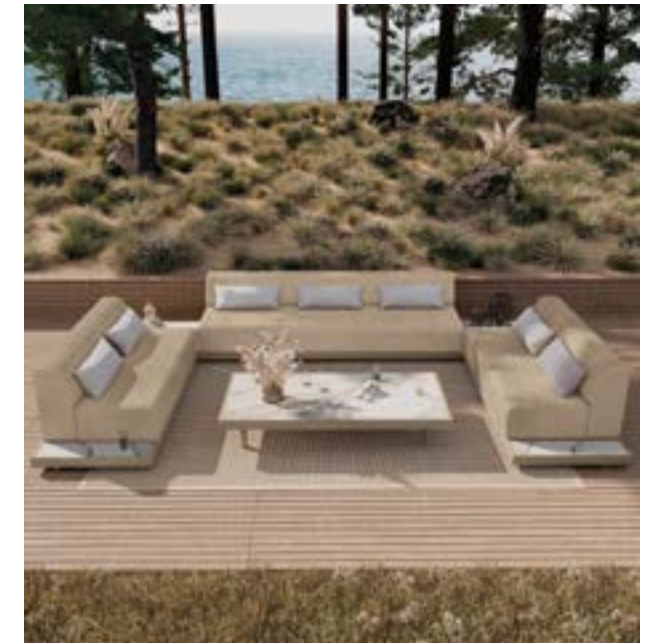

Bellino

New colors - Ivory & Iron

Bellino is now available in two new colors - Ivory & Iron. Along with new colors, and in addition to a new drink table, Bellino tops are now available with a variety of new table bases, including dining tables.