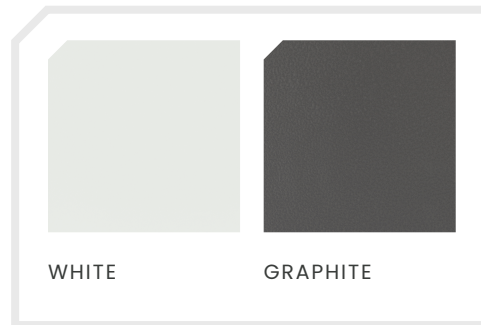

Measurements

Palermo *Sling*

Comfort without cushions in your choice of Harbor Pebble, Harbor Slate and Harbor Indigo fabrics.

FRAME COLORS