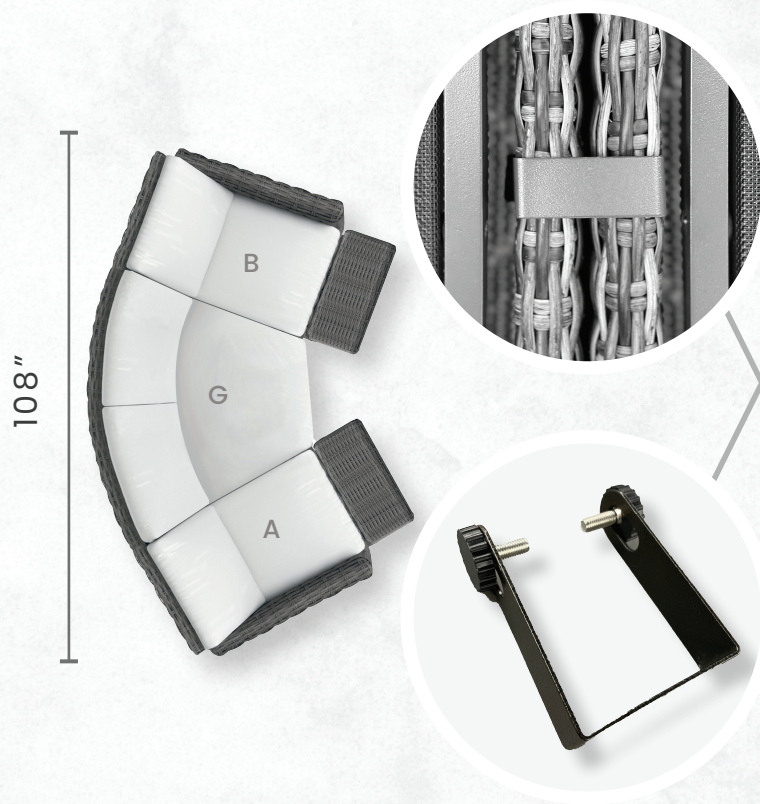

W: 25" D: 30" H: 36"
SEAT HEIGHT: 19"
ARM HEIGHT: 25"

DINING SIDE CHAIR

DRIFTWOOD 2911
CHESTNUT 2917

W: 20.5" D: 30" H: 36"
SEAT HEIGHT: 19"

**DINING SWIVEL
ROCKER**

DRIFTWOOD 2961
CHESTNUT 2967

W: 25" D: 30" H: 36"
SEAT HEIGHT: 19"
ARM HEIGHT: 25"

**COUNTER HEIGHT
ARMLESS STOOL**

DRIFTWOOD 2921
CHESTNUT 2927

W: 20" D: 24" H: 42.5"
SEAT HEIGHT: 28"

**BAR HEIGHT
ARMLESS STOOL**

DRIFTWOOD 2971
CHESTNUT 2977

W: 20" D: 24" H: 46"
SEAT HEIGHT: 33"

Laurent

DIMENSIONS FOR THE CONFIGURATIONS ARE APPROXIMATE

Configurations *and* Measurements

Laurent Items:

- A** RIGHT ARM INCLINER CHAIR SECTION
- B** LEFT ARM INCLINER CHAIR SECTION
- C** RIGHT ARM LOVESEAT SECTION
- D** LEFT ARM LOVESEAT SECTION
- E** CHAIR SECTION
- F** 90° CORNER SECTION
- G** 45° WEDGE SECTION
- H** RIGHT SECTIONAL ARMREST
- I** LEFT SECTIONAL ARMREST
- J** STORAGE ARMREST SECTION
- K** INSERT FOR STORAGE ARMREST

SECTIONAL CONNECTORS