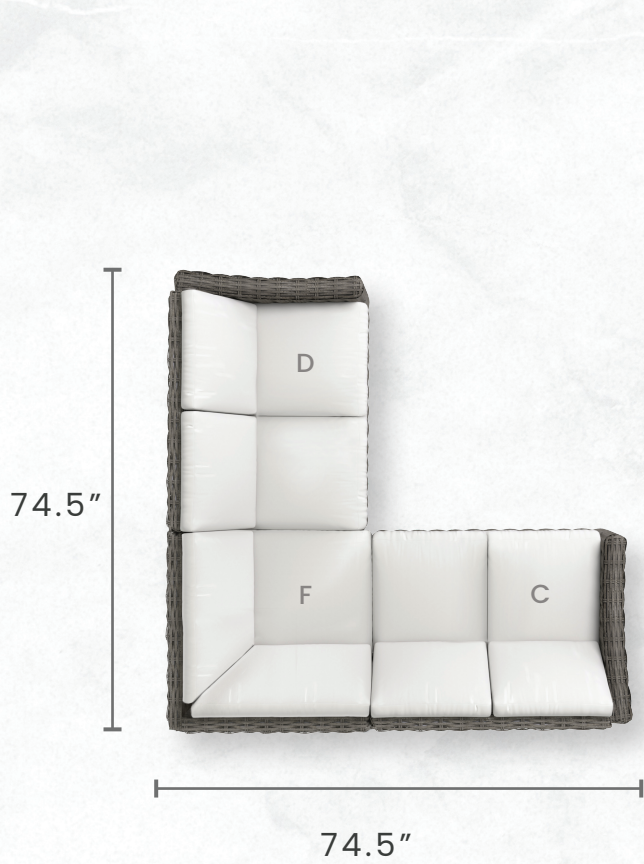

W: 25" D: 30" H: 36"
SEAT HEIGHT: 19"
ARM HEIGHT: 25"

DINING SIDE CHAIR

DRIFTWOOD 2911
CHESTNUT 2917

W: 20.5" D: 30" H: 36"
SEAT HEIGHT: 19"

**DINING SWIVEL
ROCKER**

DRIFTWOOD 2961
CHESTNUT 2967

W: 25" D: 30" H: 36"
SEAT HEIGHT: 19"
ARM HEIGHT: 25"

**COUNTER HEIGHT
ARMLESS STOOL**

DRIFTWOOD 2921
CHESTNUT 2927

W: 20" D: 24" H: 42.5"
SEAT HEIGHT: 28"

**BAR HEIGHT
ARMLESS STOOL**

DRIFTWOOD 2971
CHESTNUT 2977

W: 20" D: 24" H: 46"
SEAT HEIGHT: 33"

Laurent

DIMENSIONS FOR THE CONFIGURATIONS ARE APPROXIMATE

Configurations *and* Measurements

Laurent Items:

- A** RIGHT ARM INCLINER CHAIR SECTION
- B** LEFT ARM INCLINER CHAIR SECTION
- C** RIGHT ARM LOVESEAT SECTION
- D** LEFT ARM LOVESEAT SECTION
- E** CHAIR SECTION
- F** 90° CORNER SECTION
- G** 45° WEDGE SECTION
- H** RIGHT SECTIONAL ARMREST
- I** LEFT SECTIONAL ARMREST
- J** STORAGE ARMREST SECTION
- K** INSERT FOR STORAGE ARMREST