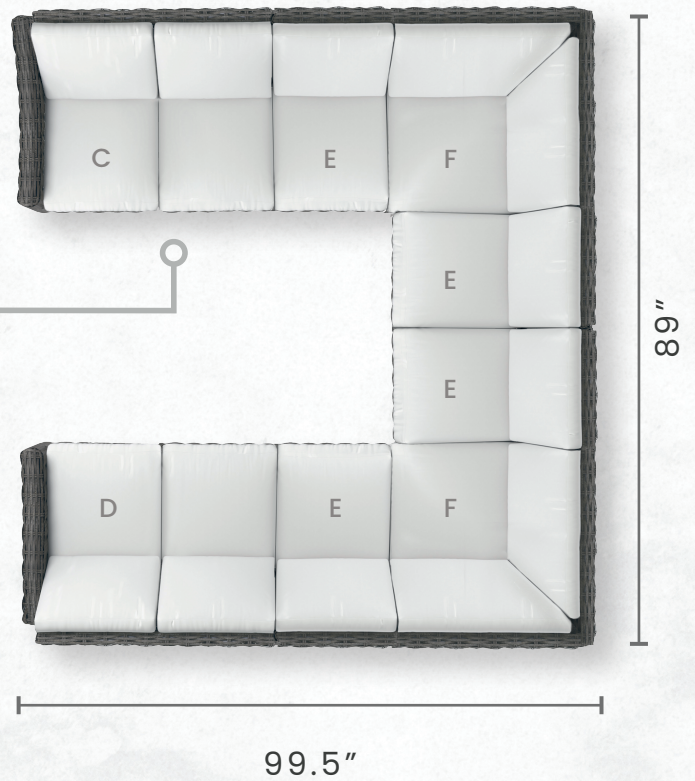

W: 25" D: 30" H: 36"
SEAT HEIGHT: 19"
ARM HEIGHT: 25"

DINING SIDE CHAIR

DRIFTWOOD 2911
CHESTNUT 2917

W: 20.5" D: 30" H: 36"
SEAT HEIGHT: 19"

**DINING SWIVEL
ROCKER**

DRIFTWOOD 2961
CHESTNUT 2967

W: 25" D: 30" H: 36"
SEAT HEIGHT: 19"
ARM HEIGHT: 25"

**COUNTER HEIGHT
ARMLESS STOOL**

DRIFTWOOD 2921
CHESTNUT 2927

W: 20" D: 24" H: 42.5"
SEAT HEIGHT: 28"

**BAR HEIGHT
ARMLESS STOOL**

DRIFTWOOD 2971
CHESTNUT 2977

W: 20" D: 24" H: 46"
SEAT HEIGHT: 33"

Laurent

DIMENSIONS FOR THE CONFIGURATIONS ARE APPROXIMATE

Configurations *and* Measurements

Laurent Items:

- A** RIGHT ARM INCLINER CHAIR SECTION
- B** LEFT ARM INCLINER CHAIR SECTION
- C** RIGHT ARM LOVESEAT SECTION
- D** LEFT ARM LOVESEAT SECTION
- E** CHAIR SECTION
- F** 90° CORNER SECTION
- G** 45° WEDGE SECTION
- H** RIGHT SECTIONAL ARMREST
- I** LEFT SECTIONAL ARMREST
- J** STORAGE ARMREST SECTION
- K** INSERT FOR STORAGE ARMREST