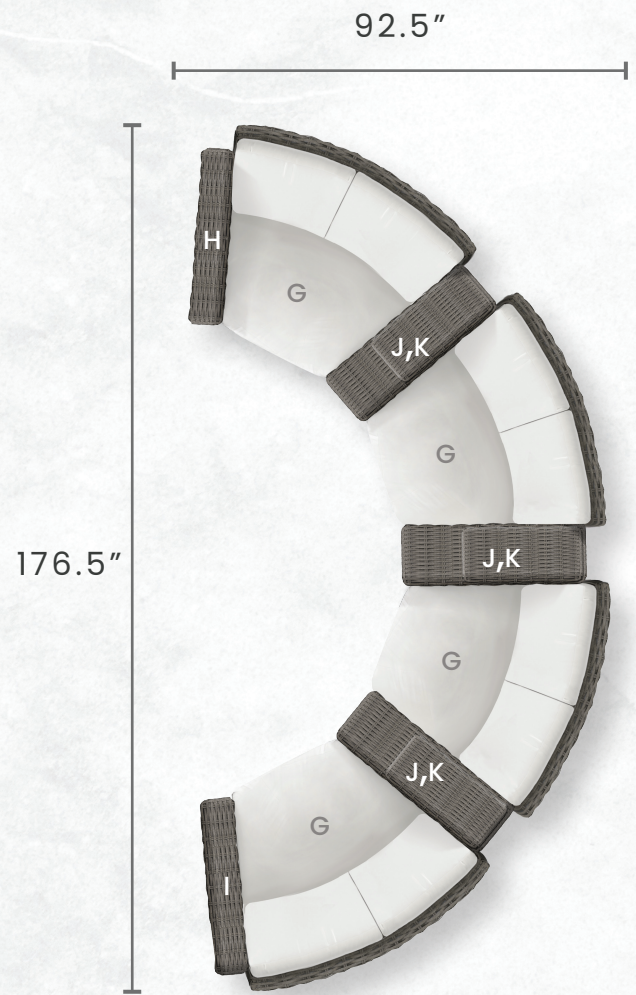

W: 5" D: 35" H: 23"

ARM STORAGE SECTION

DRIFTWOOD 2891
CHESTNUT 2897

W: 13.5" D: 34.5" H: 23"

ARM STORAGE INSERT

DRIFTWOOD 2991
CHESTNUT 2997

W: 9" D: 22.5" H: 16.5"

OTTOMAN

W: 25" D: 30" H: 36"
SEAT HEIGHT: 19"
ARM HEIGHT: 25"

DINING SIDE CHAIR

DRIFTWOOD 2911
CHESTNUT 2917

W: 20.5" D: 30" H: 36"
SEAT HEIGHT: 19"

**DINING SWIVEL
ROCKER**

DRIFTWOOD 2961
CHESTNUT 2967

W: 25" D: 30" H: 36"
SEAT HEIGHT: 19"
ARM HEIGHT: 25"

**COUNTER HEIGHT
ARMLESS STOOL**

DRIFTWOOD 2921
CHESTNUT 2927

W: 20" D: 24" H: 42.5"
SEAT HEIGHT: 28"

**BAR HEIGHT
ARMLESS STOOL**

DRIFTWOOD 2971
CHESTNUT 2977

W: 20" D: 24" H: 46"
SEAT HEIGHT: 33"

Laurent

DIMENSIONS FOR THE CONFIGURATIONS ARE APPROXIMATE

Configurations *and* Measurements

Laurent Items:

- A** RIGHT ARM INCLINER CHAIR SECTION
- B** LEFT ARM INCLINER CHAIR SECTION
- C** RIGHT ARM LOVESEAT SECTION
- D** LEFT ARM LOVESEAT SECTION
- E** CHAIR SECTION
- F** 90° CORNER SECTION
- G** 45° WEDGE SECTION
- H** RIGHT SECTIONAL ARMREST
- I** LEFT SECTIONAL ARMREST
- J** STORAGE ARMREST SECTION
- K** INSERT FOR STORAGE ARMREST